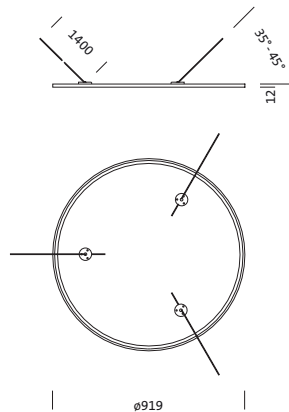

Order No.: 5NW13993KB | GTIN (EAN): 4039806449740

Product description: SMI,900,fresn-refl100,PMMA,alu,spec

secondary reflector, for Siteco Mirrortec® Indoor, wire hanger, housing, circular, of aluminium, coated, metallic grey (RAL 9006), fresnel reflector 100, of PMMA, aluminized, highly specular, light point resolution, fresnel structure, diameter: 900 mm

Wt. (kg): 4.8
GTIN (EAN): 4039806449740

Order No.: 5NW13993KB | GTIN (EAN): 4039806449740

Detailed technical description: SMI,900,fresn-refl100,PMMA,alu,spec

Key data

- Product type: secondary reflector
- Product name: Siteco Mirrortec® Indoor
- Order No.: 5NW13993KB

- Mounting method, mounting location: suspended mounting, to the ceiling
- Arrangement: single arrangement

Dimensions, Weight

- Diameter: 900mm
- Weight: 4.8kg

Order No.: 5NW13993KB | GTIN (EAN): 4039806449740

Dimensions: SMI,900,fresn-refl100,PMMA,alu,spec