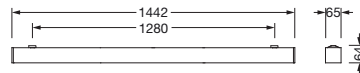

Order No.: 5MX21DD1W4A | **GTIN (EAN):** 4058352305386

Product description: Silica,3010lm840,DA2,L1442,wh,surf

Silica®, office luminaire, of aluminium, opal, light emission: direct distribution, primary light characteristic: symmetric, installation type: surface-mounted, LED, rated luminous flux: 3.010lm, luminous efficacy: 123lm/W, light colour: 840, colour temperature: 4000K, control gear: ECG DALI, with terminal, 3+2-pole, max. 2.5mm², mains connection: 230V, AC, 50/60Hz, rated input power: 24W, luminaire housing, of aluminium, traffic white (RAL 9016), length: 1.442mm, width: 65mm, height: 64mm, protection rating (complete): IP20, insulation class (complete): insulation class I (protective earthing), certification: CE, permissible operating ambient temperature: 0..+35°C, standard: EN 50419, packaging unit: 1 piece

IP 20

Lamps:	LED
Wt. (kg):	3.3
GTIN (EAN):	4058352305386