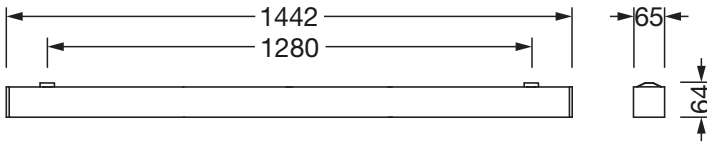

#### Mounting

- Mounting method, mounting location: surface-mounted, to the ceiling
- Arrangement: single arrangement

#### Dimensions, Weight

- Length: 1442mm
- Width: 65mm
- Height: 64mm
- Weight: 3.3kg

#### Service life

- Rated service life: 50000h (L85/B50) at AT = 25°C

Order No.: 5MX21DD1W4A | GTIN (EAN): 4058352305386

Dimensions: Silica,3010lm840,DA2,L1442,wh,surf

It is mandatory that the assembly instructions must be observed when planning and installing the electrical installation (to be found at [www.siteco.de](http://www.siteco.de))