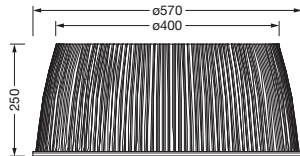

Order No.: 59HC91004 | GTIN (EAN): 4058352463222

**Product description:** HB31L,refl,alu,dir,surf

Highbay 31 L, reflector, primary light control with reflector, of aluminium, Alu-Soft, light emission: direct distribution, primary light characteristic: rotationally symmetric, installation type: surface-mounted, diameter: 590mm, height: 250mm, packaging unit: 1 piece

Wt. (kg): 1.5  
GTIN (EAN): 4058352463222

Order No.: 59HC91004 | GTIN (EAN): 4058352463222

Detailed technical description: HB31L,refl,alu,dir,surf

#### Dimensions, Weight

- Diameter: 590mm
- Height: 250mm
- Weight: 1.5kg

Order No.: 59HC91004 | GTIN (EAN): 4058352463222

Dimensions: HB31L,refl,alu,dir,surf