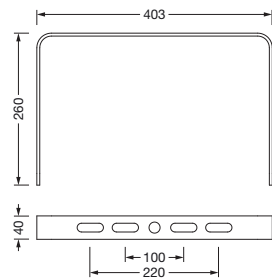

Order No.: 59HC92002 | GTIN (EAN): 4058352463260

Product description: HB31L,bracket,steel,sr

Highbay 31 L, mounting bracket, installation type: surface-mounted, mounting bracket, of steel, grey aluminium (RAL 9007), width: 403mm, height: 260mm, packaging unit: 1 piece

Wt. (kg): 1.2  
GTIN (EAN): 4058352463260

It is mandatory that the assembly instructions must be observed when planning and installing the electrical installation (to be found at [www.siteco.de](http://www.siteco.de))  
Tolerances related to thermal, electrical and photometric data according to IEC 62722  
Issued 24.02.2023 - Modifications and errors subject to change - Ensure that you always use the latest version -

#### Dimensions, Weight

- Width: 403mm
- Height: 260mm
- Weight: 1.2kg

Order No.: 59HC92002 | GTIN (EAN): 4058352463260

Dimensions: HB31L,bracket,steel,sr