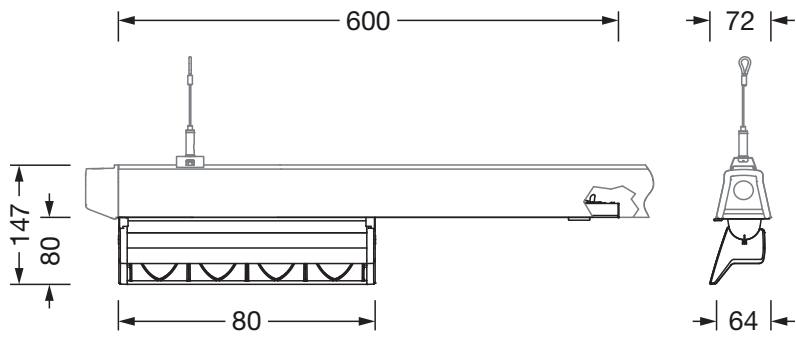

Dimensions, Weight

- Length: 600mm
- Width: 72mm
- Weight: 1.5kg

Lighting technology | Lamps | Control gear

Service life

- Rated service life: 50000h (L80/B50) at AT = 25°C

Component 1

Lighting technology:

- Beam angle: wallwasher
- Symmetry: asymmetric distribution

Material, Colour

- Licross LED insert: sheet steel, coil coated, jet black (RAL 9005)
- reflector: aluminium section, jet black (RAL 9005)
- blank cover: PC/ABS, black

Mounting

- Mounting method, mounting location: slip-in mounting, in the Licross trunking rail
- Supplement: only suitable for use in indoor areas

Electrical connection

- Connection: plug, 5-pole, with phase selection
- Nominal voltage: 220..240V, 50/60Hz, AC/DC

Order No.: 51TH3WDD36XA | GTIN (EAN): 4058352329740

Dimensions: LicWW,LI,asy,WW,5030lm830,DA,bk