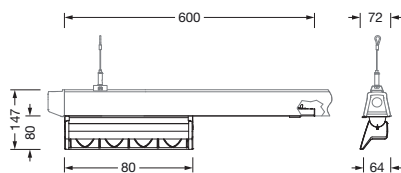

Order No.: 51TH3WDD36XA | **GTIN (EAN):** 4058352329740

Product description: LicWW,LI,asy,WW,5030lm830,DA,bk

Licross Wallwasher, luminaire insert, of sheet steel, coil coated, jet black (RAL 9005), reflector, of aluminium section, jet black (RAL 9005), blank cover, of PC/ABS, black, length: 600mm, width: 72mm, LED rated luminous flux: 5.030lm, light colour: 830, SDCM (Standard Deviation of Colour Matching)MacAdam ≤ 3 SDCM (initial), control gear: DALI, control gear: ECG DALI, with plug, 5-pole, with phase selection, mains connection: 220..240V, AC/DC, 50/60Hz, rated input power: 45W, of plastic, silver coated, primary light characteristic: asymmetric, protection rating (complete): IP20, insulation class (complete): insulation class I (protective earthing), certification: CE, UKCA, packaging unit: 1 piece

IP 20

Lamps:	LED
Wt. (kg):	1.5
GTIN (EAN):	4058352329740