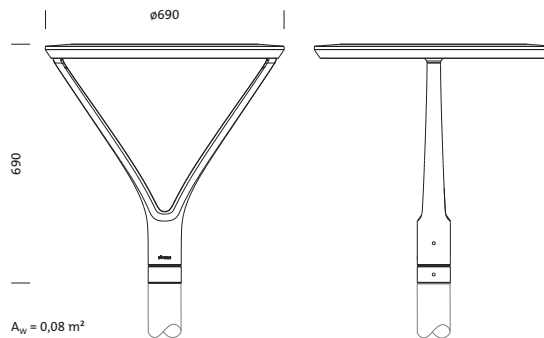

Lamps: LED
Wt. (kg): 13.5
GTIN (EAN): 4058352271988