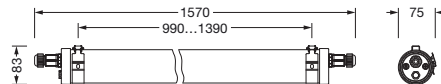

Order No.: 51FT10DN4A0A | **GTIN (EAN):** 4058352701379

Product description: Mon31T,diff,10000lm840,DA2,5x1.5²,PMMA

Monsun 31 Tube, tubular luminaire, primary optical cover: diffuser, of PMMA, light emission: direct distribution, primary light characteristic: symmetric, installation type: suspended mounting, surface-mounted, LED, rated luminous flux: 10.000lm, luminous efficacy: 172lm/W, light colour: 840, colour temperature: 4000K, control gear: DALI 2, with with 1 terminal, 5-pole, max. 2.5mm², through-wiring: 5x 1.5mm², mains connection: 220..240V, AC, 50/60Hz, rated input power: 58W, housing, cylindrical, of PMMA, semi-transparent, matt white, with luminaire and ceiling fastening, V4A, mounting with brackets of stainless steel, length: 1.570mm, diameter: 75mm, end cap, of stainless steel (V4A), protection rating (complete): IP67/IP69K, insulation class (complete): insulation class I (protective earthing), certification: CE, UKCA, impact resistance: IK07, permissible operating ambient temperature: -20..+40°C, corresponds to IFS (International Featured Standards) requirements for safety and quality in the food industry, usage in unprotected outdoor areas possible with horizontal mounting, contact your sales advisor before using the luminaires in applications with unclear chemical exposure, large temperature fluctuations or condensation-forming humidity, packaging unit: 1 piece

IK 07

Lamps: LED
Wt. (kg): 1.9
GTIN (EAN): 4058352701379