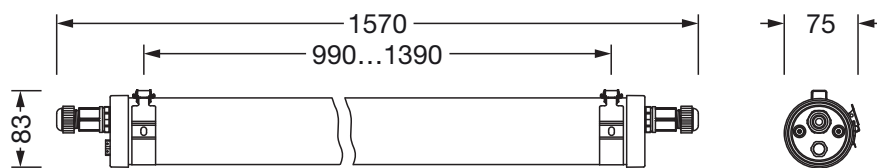

Mounting

- Mounting method, mounting location: suspended mounting, surface-mounted, to the ceiling / to the wall
- Arrangement: single arrangement

Electrical connection

- Connection: with 1 terminal, 5-pole, max. 2.5mm²
- Nominal voltage: 220..240V, 50/60Hz, AC
- Through-wiring: 5x 1.5mm²

Dimensions, Weight

- Length: 1570mm
- Diameter: 75mm
- Weight: 1.9kg

Service life

- Rated service life: 50000h (L80) at AT = 25°C

Order No.: 51FT10DN4A0A | GTIN (EAN): 4058352701379

Dimensions: Mon31T,diff,10000lm840,DA2,5x1.5²,PMMA

It is mandatory that the assembly instructions must be observed when planning and installing the electrical installation (to be found at www.siteco.de)

Tolerances related to thermal, electrical and photometric data according to IEC 62722