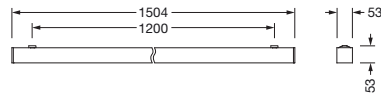

Order No.: 51MX20TBT2B | **GTIN (EAN):** 4058352687093

Product description: Sil21,opal,3000lm8tw,DT8,L1504,bk,surf

Silica® 21, office luminaire, primary optical cover: cover, of PMMA, opal, light emission: direct distribution, primary light characteristic: symmetric, installation type: surface-mounted, LED, rated luminous flux: 3.000lm, luminous efficacy: 112lm/W, light colour: 8tw, colour temperature: 2700..6500K, control gear: ECG DALI, with terminal, 3+2-pole, max. 2.5mm², mains connection: 220..240V, AC, 50/60Hz, rated input power: 26.9W, luminaire housing, of aluminium, jet black (RAL 9005), length: 1.504mm, width: 53mm, height: 53mm, protection rating (complete): IP20, insulation class (complete): insulation class I (protective earthing), certification: CE, permissible operating ambient temperature: 0..+35°C, standard: EN 50419, packaging unit: 1 piece

IP 20

Lamps:	LED
Wt. (kg):	3.5
GTIN (EAN):	4058352687093