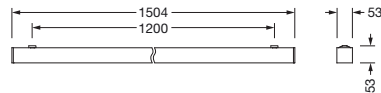

Order No.: 51MX20TBT2S | **GTIN (EAN):** 4058352687116

Product description: Sil21,opal,3000lm8tw,DT8,L1504,sr,surf

Silica® 21, office luminaire, primary optical cover: cover, of PMMA, opal, light emission: direct distribution, primary light characteristic: symmetric, installation type: surface-mounted, LED, rated luminous flux: 3.000lm, luminous efficacy: 112lm/W, light colour: 8tw, colour temperature: 2700..6500K, control gear: ECG DALI, with terminal, 3+2-pole, max. 2.5mm², mains connection: 220..240V, AC, 50/60Hz, rated input power: 26.9W, luminaire housing, of aluminium, metallic grey (RAL 9006), length: 1.504mm, width: 53mm, height: 53mm, protection rating (complete): IP20, insulation class (complete): insulation class I (protective earthing), certification: CE, permissible operating ambient temperature: 0..+35°C, standard: EN 50419, packaging unit: 1 piece

IP 20

Lamps:	LED
Wt. (kg):	3.5
GTIN (EAN):	4058352687116