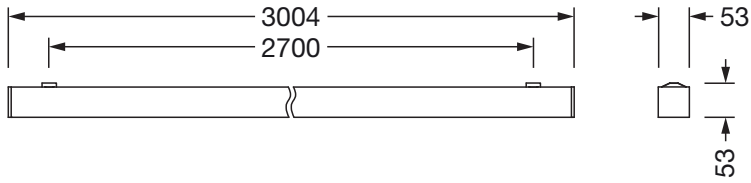

Material, Colour

- luminaire housing: aluminium, metallic grey (RAL 9006)
- Colour specification: metallic grey (RAL 9006)
- Cover: cover of PMMA

Mounting

- Mounting method, mounting location: surface-mounted, to the ceiling
- Arrangement: single arrangement

Electrical connection

- Connection: terminal, 3+2-pole, max. 2.5mm²
- Nominal voltage: 220..240V, 50/60Hz, AC

Dimensions, Weight

- Length: 3004mm
- Width: 53mm
- Height: 53mm
- Weight: 5.5kg

Service life

- Rated service life: 50000h (L85/B50) at AT = 25°C

Order No.: 51MX20TCT5S | **GTIN (EAN):** 4058352807187

Dimensions: Sil21,opal,6000lm8tw,DT8,L3004,sr,surf

It is mandatory that the assembly instructions must be observed when planning and installing the electrical installation (to be found at www.siteco.de)