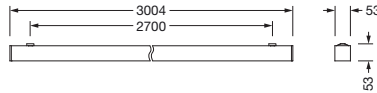

Order No.: 51MX20TCT5W | **GTIN (EAN):** 4058352796597

Product description: Sil21,opal,6000lm8tw,DT8,L3004,wh,surf

Silica® 21, office luminaire, primary optical cover: cover, of PMMA, opal, light emission: direct distribution, primary light characteristic: symmetric, installation type: surface-mounted, LED, rated luminous flux: 6.000lm, luminous efficacy: 112lm/W, light colour: 8tw, colour temperature: 2700..6500K, control gear: ECG DALI, with terminal, 3+2-pole, max. 2.5mm², mains connection: 220..240V, AC, 50/60Hz, rated input power: 53.8W, luminaire housing, of aluminium, traffic white (RAL 9016), length: 3.004mm, width: 53mm, height: 53mm, protection rating (complete): IP20, insulation class (complete): insulation class I (protective earthing), certification: CE, permissible operating ambient temperature: 0..+35°C, standard: EN 50419, packaging unit: 1 piece

IP 20

Lamps:	LED
Wt. (kg):	5.5
GTIN (EAN):	4058352796597