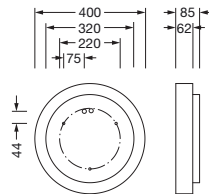

**Order No.:** 51MR34FD0421S | **GTIN (EAN):** 4058352882498

**Product description:** Round21S,opal,dir,3580lm840,DA2,sr

Round 21 S, wall and ceiling luminaire, primary optical cover: cover, of PMMA, opal, light emission: direct distribution, primary light characteristic: symmetric, installation type: suspended mounting, surface-mounted, LED, rated luminous flux: 3.580lm, luminous efficacy: 118lm/W, light colour: 840, colour temperature: 4000K, with terminal, 5-pole, mains connection: 230V, AC, 50/60Hz, rated input power: 30W, housing, of aluminium, coated, silver, diameter: 400mm, height: 62mm, protection rating (complete): IP40, insulation class (complete): insulation class I (protective earthing), certification: CE, impact resistance: IK04, permissible operating ambient temperature: -10..+35°C, packaging unit: 1 piece

IP 40  

Lamps:	LED
Wt. (kg):	3.1
GTIN (EAN):	4058352882498

**Order No.:** 51MR34FD0421S | **GTIN (EAN):** 4058352882498

**Detailed technical description:** Round21S,opal,dir,3580lm840,DA2,sr

#### Dimensions, Weight

- Diameter: 400mm
- Height: 62mm
- Weight: 3.1kg

Order No.: 51MR34FD0421S | GTIN (EAN): 4058352882498

Dimensions: Round21S,opal,dir,3580lm840,DA2,sr