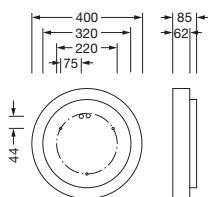

Order No.: 51MR34GD0321S | **GTIN (EAN):** 4058352881477

Product description: Round21S,opal,dir/ind,3420lm830,DA2,sr

Round 21 S, wall and ceiling luminaire, primary optical cover: cover, of PMMA, opal, light emission: direct/indirect distribution, primary light characteristic: symmetric, installation type: suspended mounting, surface-mounted, LED, rated luminous flux: 3.420lm, luminous efficacy: 113lm/W, light colour: 830, colour temperature: 3000K, with terminal, 5-pole, mains connection: 230V, AC, 50/60Hz, rated input power: 30W, housing, of aluminium, coated, silver, diameter: 400mm, height: 62mm, protection rating (complete): IP40, insulation class (complete): insulation class I (protective earthing), certification: CE, impact resistance: IK04, permissible operating ambient temperature: -10..+35°C, packaging unit: 1 piece

IP 40  

Lamps:	LED
Wt. (kg):	3.9
GTIN (EAN):	4058352881477

Order No.: 51MR34GD0321S | **GTIN (EAN):** 4058352881477

Detailed technical description: Round21S,opal,dir/ind,3420lm830,DA2,sr

Key data

- Product type: wall and ceiling luminaire
- Product name: Round 21 S
- Order No.: 51MR34GD0321S

Electrical connection

- Connection: terminal, 5-pole
- Nominal voltage: 230V, 50/60Hz, AC

Dimensions, Weight

- Diameter: 400mm
- Height: 62mm
- Weight: 3.9kg

Order No.: 51MR34GD0321S | GTIN (EAN): 4058352881477

Dimensions: Round21S,opal,dir/ind,3420lm830,DA2,sr