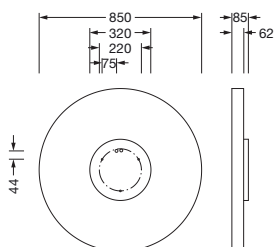

Order No.: 51MR38ND0321B | **GTIN (EAN):** 4058352830017

Product description: Round21L,Prism,dir/ind,11740lm830,DA2,bk

Round 21 L, wall and ceiling luminaire, primary optical cover: micro prismatic cover, of PMMA, transparent, CAT 2 ($L \leq 3000 \text{cd/m}^2$), light emission: direct/indirect distribution, primary light characteristic: symmetric, installation type: suspended mounting, surface-mounted, LED, rated luminous flux: 11.740lm, luminous efficacy: 133lm/W, light colour: 830, colour temperature: 3000K, control gear: DALI 2, with terminal, 5-pole, mains connection: 230V, AC, 50/60Hz, rated input power: 88.2W, housing, of aluminium, coated, black, diameter: 850mm, height: 62mm, protection rating (complete): IP40, insulation class (complete): insulation class I (protective earthing), certification: CE, impact resistance: IK04, permissible operating ambient temperature: -10...+35°C, packaging unit: 1 piece

IP 40  

Lamps:	LED
Wt. (kg):	10.0
GTIN (EAN):	4058352830017

Order No.: 51MR38ND0321B | GTIN (EAN): 4058352830017

Detailed technical description: Round21L,Prism,dir/ind,11740lm830,DA2,bk

Key data

- Product type: wall and ceiling luminaire
- Product name: Round 21 L
- Order No.: 51MR38ND0321B

Lighting technology | Lamps | Control gear

Component 1

Lighting technology:

- Cover: micro prismatic cover, transparent
- Beam angle: 85°
- Symmetry: symmetric
- Light emission: direct/indirect distribution
- UGR viewing direction along longitudinal luminaire axis: ≤ 19
- UGR viewing direction along lateral luminaire axis: ≤ 19

Electrical connection

- Connection: terminal, 5-pole
- Nominal voltage: 230V, 50/60Hz, AC

Dimensions, Weight

- Diameter: 850mm
- Height: 62mm
- Weight: 10.0kg

Service life

- Rated service life: 50000h (L80/B20) at AT = 25°C