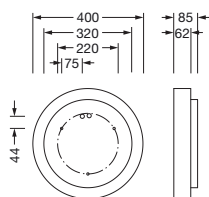

**Order No.:** 51MR34FD0421W | **GTIN (EAN):** 4058352829783

**Product description:** Round21S,opal,dir,3580lm840,DA2,wh

Round 21 S, wall and ceiling luminaire, primary optical cover: cover, of PMMA, opal, light emission: direct distribution, primary light characteristic: symmetric, installation type: suspended mounting, surface-mounted, LED, rated luminous flux: 3.580lm, luminous efficacy: 118lm/W, light colour: 840, colour temperature: 4000K, with terminal, 5-pole, mains connection: 230V, AC, 50/60Hz, rated input power: 30W, housing, of aluminium, coated, white, diameter: 400mm, height: 62mm, protection rating (complete): IP40, insulation class (complete): insulation class I (protective earthing), certification: CE, impact resistance: IK04, permissible operating ambient temperature: -10..+35°C, packaging unit: 1 piece

IP 40  

Lamps:	LED
Wt. (kg):	3.1
GTIN (EAN):	4058352829783

**Order No.:** 51MR34FD0421W | **GTIN (EAN):** 4058352829783

**Detailed technical description:** Round21S,opal,dir,3580lm840,DA2,wh

#### Dimensions, Weight

- Diameter: 400mm
- Height: 62mm
- Weight: 3.1kg

Order No.: 51MR34FD0421W | GTIN (EAN): 4058352829783

Dimensions: Round21S,opal,dir,3580lm840,DA2,wh