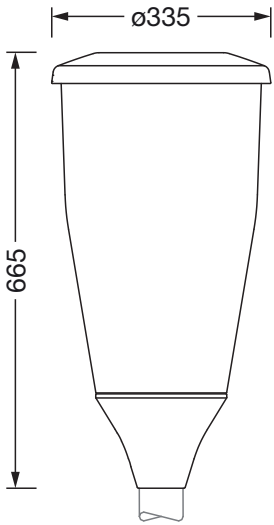

Dimensions, Weight

- Weight: 8.6kg
- Mast spigot: spigot size: 60mm

Service life

- Rated service life: 100000h at AT = 25°C

Order No.: 5XA5565EF14HP00022 | GTIN (EAN): 4058352955871

Dimensions: DL11iQ,ST1.2a730,SR