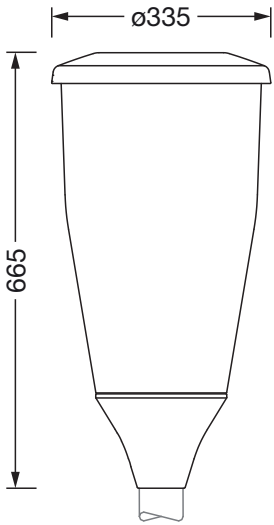

Dimensions, Weight

- Weight: 8.7kg
- Mast spigot: spigot size: 76mm

Service life

- Rated service life: 100000h at AT = 25°C

Order No.: 5XA5575KF14HP00022 | GTIN (EAN): 4058352956809

Dimensions: DL11iQ,ST1.2a740,SR