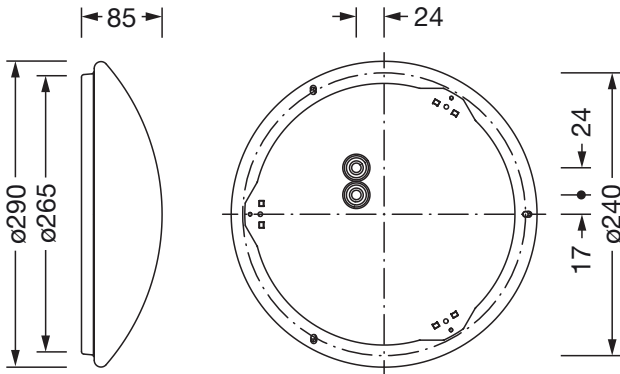

Detailed technical description: Round31B,1900lm840,0/1,Ø290

Key data

- Product type: wall and ceiling luminaire
- Product name: Round 31 B
- Order No.: 5PJA030001A

Dimensions, Weight

- Diameter: 290mm
- Height: 85mm
- Weight: 0.8kg

Material, Colour

- luminaire housing: steel, white, round
- Colour specification: white
- Cover: enclosure of PMMA

Mounting

- Mounting method, mounting location: surface-mounted, to the ceiling, to the wall
- Arrangement: single arrangement

Electrical connection

- Connection: terminal, 3-pole, max. 2.5mm²
- Nominal voltage: 230V, 50/60Hz, AC

Order No.: 5PJA030001A | GTIN (EAN): 4058352955109

Dimensions: Round31B,1900lm840,0/1,Ø290

It is mandatory that the assembly instructions must be observed when planning and installing the electrical installation (to be found at www.siteco.de)
Tolerances related to thermal, electrical and photometric data according to IEC 62722
Issued 26.01.2024 - Modifications and errors subject to change - Ensure that you always use the latest version -