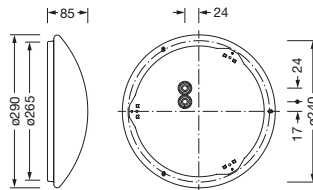

It is mandatory that the assembly instructions must be observed when planning and installing the electrical installation (to be found at www.siteco.de)

Tolerances related to thermal, electrical and photometric data according to IEC 62722

Issued 26.01.2024 - Modifications and errors subject to change - Ensure that you always use the latest version -