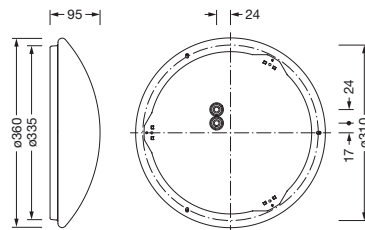

It is mandatory that the assembly instructions must be observed when planning and installing the electrical installation (to be found at www.siteco.de)

Tolerances related to thermal, electrical and photometric data according to IEC 62722

Issued 26.01.2024 - Modifications and errors subject to change - Ensure that you always use the latest version -