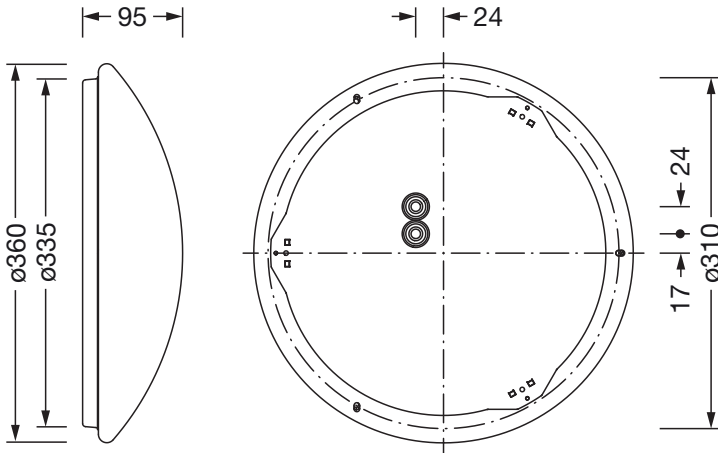

Detailed technical description: Round31B,2700lm840,0/1,Ø360

Key data

- Product type: wall and ceiling luminaire
- Product name: Round 31 B
- Order No.: 5PJA130001A

Dimensions, Weight

- Diameter: 360mm
- Height: 95mm
- Weight: 1.3kg

Material, Colour

- luminaire housing: steel, white, round
- Colour specification: white
- Cover: enclosure of PMMA

Mounting

- Mounting method, mounting location: surface-mounted, to the ceiling, to the wall
- Arrangement: single arrangement

Electrical connection

- Connection: terminal, 3-pole, max. 2.5mm²
- Nominal voltage: 230V, 50/60Hz, AC

Order No.: 5PJA130001A | GTIN (EAN): 4058352955147

Dimensions: Round31B,2700lm840,0/1,Ø360

It is mandatory that the assembly instructions must be observed when planning and installing the electrical installation (to be found at www.siteco.de)
Tolerances related to thermal, electrical and photometric data according to IEC 62722
Issued 26.01.2024 - Modifications and errors subject to change - Ensure that you always use the latest version -