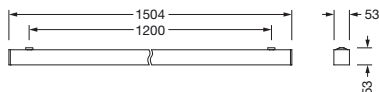

Order No.: 51MX23DB35SB | **GTIN (EAN):** 4058352905135

Product description: Sil21,ELD-P,4100lm830,DA2,L1504,sr,surf

Silica® 21, office luminaire, primary optical cover: prismatic diffuser, of PMMA, CAT 2 ($L \leq 3000 \text{cd/m}^2$), light emission: direct distribution, primary light characteristic: symmetric, installation type: surface-mounted, LED, rated luminous flux: 4.100lm, luminous efficacy: 136lm/W, light colour: 830, colour temperature: 3000K, with terminal, 3+2-pole, max. 2.5mm², mains connection: 220..240V, AC, 50/60Hz, rated input power: 30.1W, luminaire housing, of aluminium, metallic grey (RAL 9006), length: 1.504mm, width: 53mm, height: 53mm, protection rating (complete): IP20, insulation class (complete): insulation class I (protective earthing), certification: CE, permissible operating ambient temperature: 0..+35°C, standard: EN 50419, packaging unit: 1 piece

IP 20

Lamps:	LED
Wt. (kg):	3.5
GTIN (EAN):	4058352905135