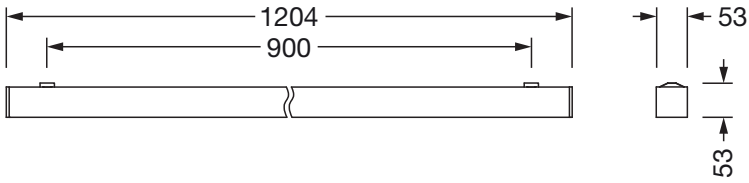

Material, Colour

- luminaire housing: aluminium, metallic grey (RAL 9006)
- Colour specification: metallic grey (RAL 9006)
- Cover: prismatic diffuser of PMMA

Mounting

- Mounting method, mounting location: surface-mounted, to the ceiling
- Arrangement: single arrangement

Electrical connection

- Connection: terminal, 3+2-pole, max. 2.5mm²
- Nominal voltage: 220..240V, 50/60Hz, AC

Dimensions, Weight

- Length: 1204mm
- Width: 53mm
- Height: 53mm
- Weight: 3.0kg

Service life

- Rated service life: 70000h (L80/B50) at AT = 25°C, 50000h (L85/B50) at AT = 25°C

Order No.: 51MX23DA44SB | GTIN (EAN): 4058352898949

Dimensions: Sil21,ELD-P,3280lm840,DA2,L1204,sr,surf

It is mandatory that the assembly instructions must be observed when planning and installing the electrical installation (to be found at www.siteco.de)
Tolerances related to thermal, electrical and photometric data according to IEC 62722
Issued 08.03.2024 - Modifications and errors subject to change - Ensure that you always use the latest version -