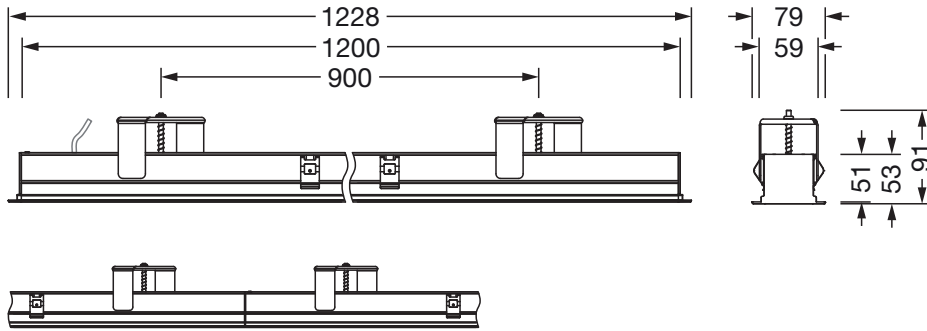

Electrical connection

- Connection: terminal, 3+2-pole, max. 2.5mm²
- Nominal voltage: 220..240V, 50/60Hz, AC

Dimensions, Weight

- Length: 1228mm
- Width: 79mm
- Height: 53mm
- Weight: 3.2kg

Service life

- Rated service life: 70000h (L80/B50) at AT = 25°C, 50000h (L85/B50) at AT = 25°C

Order No.: 51MX13DA44WB | GTIN (EAN): 4058352907344

Dimensions: Sil21,ELD-P,3280lm840,DA2,L1228,wh,rec

It is mandatory that the assembly instructions must be observed when planning and installing the electrical installation (to be found at www.siteco.de)
Tolerances related to thermal, electrical and photometric data according to IEC 62722
Issued 08.05.2024 - Modifications and errors subject to change - Ensure that you always use the latest version -