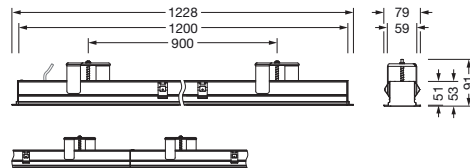

Order No.: 51MX13DA44WB | **GTIN (EAN):** 4058352907344

Product description: Sil21,ELD-P,3280lm840,DA2,L1228,wh,rec

Silica® 21, office luminaire, primary optical cover: prismatic diffuser, of PMMA, CAT 2 ($L \leq 3000 \text{cd/m}^2$), light emission: direct distribution, primary light characteristic: symmetric, installation type: recessed, LED, rated luminous flux: 3.280lm, luminous efficacy: 146lm/W, light colour: 840, colour temperature: 4000K, with terminal, 3+2-pole, max. 2.5mm², mains connection: 220..240V, AC, 50/60Hz, rated input power: 22.4W, luminaire housing, of aluminium, traffic white (RAL 9016), length: 1.228mm, width: 79mm, height: 53mm, protection rating (complete): IP20, insulation class (complete): insulation class I (protective earthing), certification: CE, permissible operating ambient temperature: 0..+35°C, standard: EN 50419, packaging unit: 1 piece

IP 20  

Lamps:	LED
Wt. (kg):	3.2
GTIN (EAN):	4058352907344

It is mandatory that the assembly instructions must be observed when planning and installing the electrical installation (to be found at www.siteco.de)

Electrical connection

- Connection: terminal, 3+2-pole, max. 2.5mm²
- Nominal voltage: 220..240V, 50/60Hz, AC

Dimensions, Weight

- Length: 1228mm
- Width: 79mm
- Height: 53mm
- Weight: 3.2kg

Service life

- Rated service life: 70000h (L80/B50) at AT = 25°C, 50000h (L85/B50) at AT = 25°C