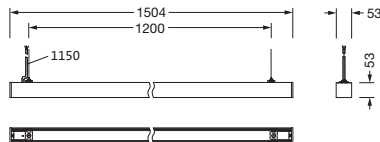

Order No.: 51MX33DB39WB | **GTIN (EAN):** 4058352889022

Product description: Sil21,ELD-P,7390lm830,DA2,L1504,wh,sp

Silica® 21, office luminaire, primary optical cover: prismatic diffuser, of PMMA, CAT 2 ($L \leq 3000 \text{cd/m}^2$), light emission: direct/indirect distribution, primary light characteristic: symmetric, installation type: suspended mounting, LED, rated luminous flux: 7.390lm, luminous efficacy: 143lm/W, light colour: 830, colour temperature: 3000K, with terminal, 3+2-pole, max. 2.5mm², mains connection: 220..240V, AC, 50/60Hz, rated input power: 51.6W, luminaire housing, of aluminium, traffic white (RAL 9016), length: 1.504mm, width: 53mm, height: 53mm, protection rating (complete): IP20, insulation class (complete): insulation class I (protective earthing), certification: CE, permissible operating ambient temperature: 0..+35°C, standard: EN 50419, packaging unit: 1 piece

IP 20  

Lamps:	LED
Wt. (kg):	3.2
GTIN (EAN):	4058352889022

Order No.: 51MX33DB39WB | **GTIN (EAN):** 4058352889022

Detailed technical description: Sil21,ELD-P,7390lm830,DA2,L1504,wh,sp

Key data

- Product type: office luminaire
- Product name: Silica® 21
- Order No.: 51MX33DB39WB

Electrical connection

- Connection: terminal, 3+2-pole, max. 2.5mm²
- Nominal voltage: 220..240V, 50/60Hz, AC

Dimensions, Weight

- Length: 1504mm
- Width: 53mm
- Height: 53mm
- Weight: 3.2kg

Service life

- Rated service life: 70000h (L80/B50) at AT = 25°C, 50000h (L85/B50) at AT = 25°C