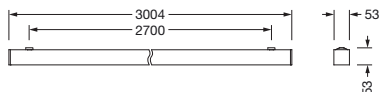

Order No.: 51MX23DC4AWB | **GTIN (EAN):** 4058352905333

Product description: Sil21,ELD-P,8200lm840,DA2,L3004,wh,surf

Silica® 21, office luminaire, primary optical cover: prismatic diffuser, of PMMA, CAT 2 ($L \leq 3000 \text{cd/m}^2$), light emission: direct distribution, primary light characteristic: symmetric, installation type: surface-mounted, LED, rated luminous flux: 8.200lm, luminous efficacy: 141lm/W, light colour: 840, colour temperature: 4000K, with terminal, 3+2-pole, max. 2.5mm², mains connection: 220..240V, AC, 50/60Hz, rated input power: 58.2W, luminaire housing, of aluminium, traffic white (RAL 9016), length: 3.004mm, width: 53mm, height: 53mm, protection rating (complete): IP20, insulation class (complete): insulation class I (protective earthing), certification: CE, permissible operating ambient temperature: 0..+35°C, standard: EN 50419, packaging unit: 1 piece

IP 20

Lamps:	LED
Wt. (kg):	5.5
GTIN (EAN):	4058352905333