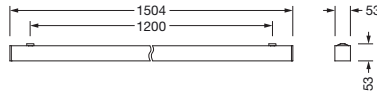

Order No.: 51MX23DB35BB | **GTIN (EAN):** 4058352902448

Product description: Sil21,ELD-P,4100lm830,DA2,L1504,bk,surf

Silica® 21, office luminaire, primary optical cover: prismatic diffuser, of PMMA, CAT 2 ($L \leq 3000 \text{cd/m}^2$), light emission: direct distribution, primary light characteristic: symmetric, installation type: surface-mounted, LED, rated luminous flux: 4.100lm, luminous efficacy: 136lm/W, light colour: 830, colour temperature: 3000K, with terminal, 3+2-pole, max. 2.5mm², mains connection: 220..240V, AC, 50/60Hz, rated input power: 30.1W, luminaire housing, of aluminium, jet black (RAL 9005), length: 1.504mm, width: 53mm, height: 53mm, protection rating (complete): IP20, insulation class (complete): insulation class I (protective earthing), certification: CE, permissible operating ambient temperature: 0..+35°C, standard: EN 50419, packaging unit: 1 piece

IP 20

Lamps:	LED
Wt. (kg):	3.5
GTIN (EAN):	4058352902448