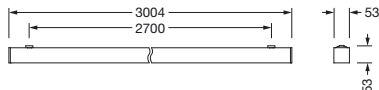

Order No.: 51MX23DC3AWB | **GTIN (EAN):** 4058352905272

Product description: Sil21,ELD-P,8200lm830,DA2,L3004,wh,surf

Silica® 21, office luminaire, primary optical cover: prismatic diffuser, of PMMA, CAT 2 ($L \leq 3000 \text{cd/m}^2$), light emission: direct distribution, primary light characteristic: symmetric, installation type: surface-mounted, LED, rated luminous flux: 8.200lm, luminous efficacy: 132lm/W, light colour: 830, colour temperature: 3000K, with terminal, 3+2-pole, max. 2.5mm², mains connection: 220..240V, AC, 50/60Hz, rated input power: 62.2W, luminaire housing, of aluminium, traffic white (RAL 9016), length: 3.004mm, width: 53mm, height: 53mm, protection rating (complete): IP20, insulation class (complete): insulation class I (protective earthing), certification: CE, permissible operating ambient temperature: 0..+35°C, standard: EN 50419, packaging unit: 1 piece

IP 20

Lamps:	LED
Wt. (kg):	5.5
GTIN (EAN):	4058352905272