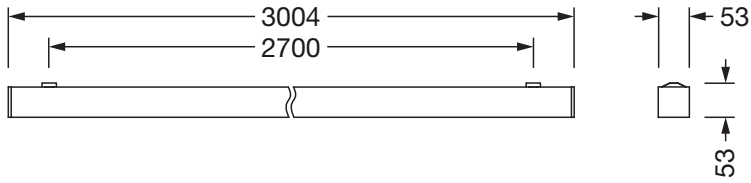

Material, Colour

- luminaire housing: aluminium, traffic white (RAL 9016)
- Colour specification: traffic white (RAL 9016)
- Cover: prismatic diffuser of PMMA

Mounting

- Mounting method, mounting location: surface-mounted, to the ceiling
- Arrangement: single arrangement

Electrical connection

- Connection: terminal, 3+2-pole, max. 2.5mm²
- Nominal voltage: 220..240V, 50/60Hz, AC

Dimensions, Weight

- Length: 3004mm
- Width: 53mm
- Height: 53mm
- Weight: 5.5kg

Service life

- Rated service life: 70000h (L80/B50) at AT = 25°C, 50000h (L85/B50) at AT = 25°C

Order No.: 51MX23DC3AWB | GTIN (EAN): 4058352905272

Dimensions: Sil21,ELD-P,8200lm830,DA2,L3004,wh,surf

It is mandatory that the assembly instructions must be observed when planning and installing the electrical installation (to be found at www.siteco.de)