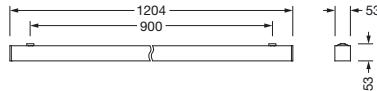

Order No.: 51MX23DA34WB | **GTIN (EAN):** 4058352898918

Product description: Sil21,ELD-P,3280lm830,DA2,L1204,wh,surf

Silica® 21, office luminaire, primary optical cover: prismatic diffuser, of PMMA, CAT 2 ($L \leq 3000 \text{cd/m}^2$), light emission: direct distribution, primary light characteristic: symmetric, installation type: surface-mounted, LED, rated luminous flux: 3.280lm, luminous efficacy: 136lm/W, light colour: 830, colour temperature: 3000K, with terminal, 3+2-pole, max. 2.5mm², mains connection: 220..240V, AC, 50/60Hz, rated input power: 24.1W, luminaire housing, of aluminium, traffic white (RAL 9016), length: 1.204mm, width: 53mm, height: 53mm, protection rating (complete): IP20, insulation class (complete): insulation class I (protective earthing), certification: CE, permissible operating ambient temperature: 0..+35°C, standard: EN 50419, packaging unit: 1 piece

IP 20

Lamps:	LED
Wt. (kg):	3.0
GTIN (EAN):	4058352898918