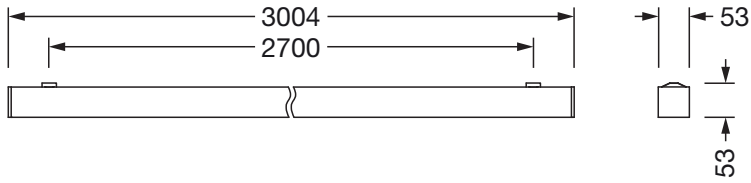

Order No.: 51MX23DC3ABB | GTIN (EAN): 4058352905234

Dimensions: Sil21,ELD-P,8200Im830,DA2,L3004,bk,surf

It is mandatory that the assembly instructions must be observed when planning and installing the electrical installation (to be found at www.siteco.de)

Tolerances related to thermal, electrical and photometric data according to IEC 62722

Issued 08.03.2024 - Modifications and errors subject to change - Ensure that you always use the latest version -