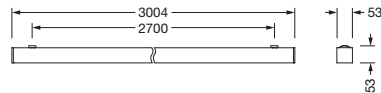

Order No.: 51MX23DC3ABB | **GTIN (EAN):** 4058352905234

Product description: Sil21,ELD-P,8200lm830,DA2,L3004,bk,surf

Silica® 21, office luminaire, primary optical cover: prismatic diffuser, of PMMA, CAT 2 ($L \leq 3000 \text{cd/m}^2$), light emission: direct distribution, primary light characteristic: symmetric, installation type: surface-mounted, LED, rated luminous flux: 8.200lm, luminous efficacy: 132lm/W, light colour: 830, colour temperature: 3000K, with terminal, 3+2-pole, max. 2.5mm², mains connection: 220..240V, AC, 50/60Hz, rated input power: 62.2W, luminaire housing, of aluminium, jet black (RAL 9005), length: 3.004mm, width: 53mm, height: 53mm, protection rating (complete): IP20, insulation class (complete): insulation class I (protective earthing), certification: CE, permissible operating ambient temperature: 0..+35°C, standard: EN 50419, packaging unit: 1 piece

IP 20

Lamps:	LED
Wt. (kg):	5.5
GTIN (EAN):	4058352905234