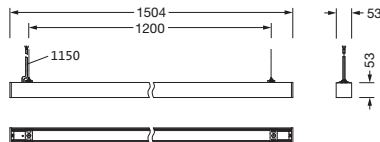

Order No.: 51MX33DB39BB | **GTIN (EAN):** 4058352888988

Product description: Sil21,ELD-P,7390lm830,DA2,L1504,bk,sp

Silica® 21, office luminaire, primary optical cover: prismatic diffuser, of PMMA, CAT 2 ($L \leq 3000 \text{cd/m}^2$), light emission: direct/indirect distribution, primary light characteristic: symmetric, installation type: suspended mounting, LED, rated luminous flux: 7.390lm, luminous efficacy: 143lm/W, light colour: 830, colour temperature: 3000K, with terminal, 3+2-pole, max. 2.5mm², mains connection: 220..240V, AC, 50/60Hz, rated input power: 51.6W, luminaire housing, of aluminium, jet black (RAL 9005), length: 1.504mm, width: 53mm, height: 53mm, protection rating (complete): IP20, insulation class (complete): insulation class I (protective earthing), certification: CE, permissible operating ambient temperature: 0..+35°C, standard: EN 50419, packaging unit: 1 piece

IP 20  

Lamps:	LED
Wt. (kg):	3.5
GTIN (EAN):	4058352888988

Order No.: 51MX33DB39BB | **GTIN (EAN):** 4058352888988

Detailed technical description: Sil21,ELD-P,7390lm830,DA2,L1504,bk,sp

Key data

- Product type: office luminaire
- Product name: Silica® 21
- Order No.: 51MX33DB39BB

Electrical connection

- Connection: terminal, 3+2-pole, max. 2.5mm²
- Nominal voltage: 220..240V, 50/60Hz, AC

Dimensions, Weight

- Length: 1504mm
- Width: 53mm
- Height: 53mm
- Weight: 3.5kg

Service life

- Rated service life: 70000h (L80/B50) at AT = 25°C, 50000h (L85/B50) at AT = 25°C