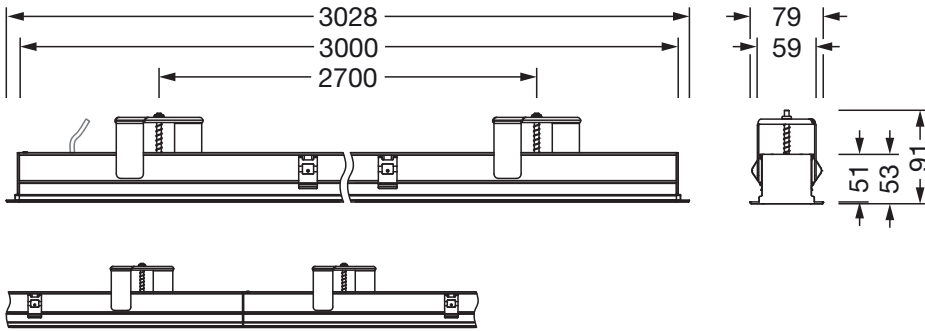

Material, Colour

- luminaire housing: aluminium, traffic white (RAL 9016)
- Colour specification: traffic white (RAL 9016)

Mounting

- Mounting method, mounting location: recessed, in the ceiling
- Arrangement: single arrangement

Electrical connection

- Connection: terminal, 3+2-pole, max. 2.5mm²
- Nominal voltage: 220..240V, 50/60Hz, AC

Dimensions, Weight

- Length: 3028mm
- Width: 79mm
- Height: 53mm
- Weight: 6.0kg

Service life

- Rated service life: 70000h (L80/B50) at AT = 25°C, 50000h (L85/B50) at AT = 25°C

Order No.: 51MX14DC4AWB | GTIN (EAN): 4058352907542

Dimensions: Sil21,ELD-Lbk,10800lm840,DA2,L3028,wh

It is mandatory that the assembly instructions must be observed when planning and installing the electrical installation (to be found at www.siteco.de)
Tolerances related to thermal, electrical and photometric data according to IEC 62722
Issued 08.05.2024 - Modifications and errors subject to change - Ensure that you always use the latest version -