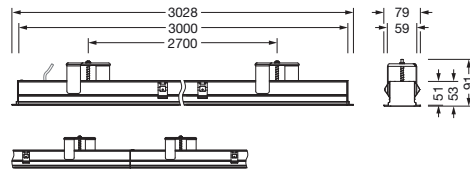

Order No.: 51MX14DC4AWB | **GTIN (EAN):** 4058352907542

Product description: Sil21,ELD-Lbk,10800lm840,DA2,L3028,wh

Silica® 21, office luminaire, primary light control with darklight reflector, of PMMA, black, light emission: direct distribution, primary light characteristic: asymmetric, installation type: recessed, LED, rated luminous flux: 10.800lm, luminous efficacy: 147lm/W, light colour: 840, colour temperature: 4000K, with terminal, 3+2-pole, max. 2.5mm², mains connection: 220..240V, AC, 50/60Hz, rated input power: 73.7W, luminaire housing, of aluminium, traffic white (RAL 9016), length: 3.028mm, width: 79mm, height: 53mm, protection rating (complete): IP20, insulation class (complete): insulation class I (protective earthing), certification: CE, permissible operating ambient temperature: 0..+35°C, standard: EN 50419, packaging unit: 1 piece

IP 20  

Lamps: LED
 Wt. (kg): 6.0
 GTIN (EAN): 4058352907542

It is mandatory that the assembly instructions must be observed when planning and installing the electrical installation (to be found at www.siteco.de)

Electrical connection

- Connection: terminal, 3+2-pole, max. 2.5mm²
- Nominal voltage: 220..240V, 50/60Hz, AC

Dimensions, Weight

- Length: 3028mm
- Width: 79mm
- Height: 53mm
- Weight: 6.0kg

Service life

- Rated service life: 70000h (L80/B50) at AT = 25°C, 50000h (L85/B50) at AT = 25°C