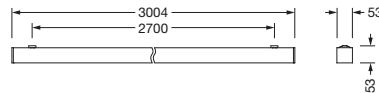

Order No.: 51MX20DC45BB | **GTIN (EAN):** 4058352898802

Product description: Sil21,opal,6000lm840,DA2,L3004,bk,surf

Silica® 21, office luminaire, primary optical cover: cover, of PMMA, opal, light emission: direct distribution, primary light characteristic: symmetric, installation type: surface-mounted, LED, rated luminous flux: 6.000lm, luminous efficacy: 150lm/W, light colour: 840, colour temperature: 4000K, with terminal, 3+2-pole, max. 2.5mm², mains connection: 220..240V, AC, 50/60Hz, rated input power: 40.1W, luminaire housing, of aluminium, jet black (RAL 9005), length: 3.004mm, width: 53mm, height: 53mm, protection rating (complete): IP20, insulation class (complete): insulation class I (protective earthing), certification: CE, permissible operating ambient temperature: 0..+35°C, standard: EN 50419, packaging unit: 1 piece

IP 20

Lamps:	LED
Wt. (kg):	5.5
GTIN (EAN):	4058352898802