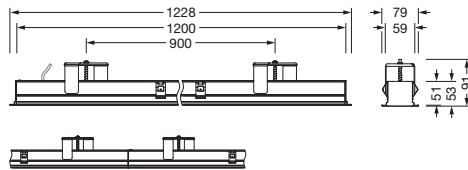

It is mandatory that the assembly instructions must be observed when planning and installing the electrical installation (to be found at www.siteco.de)

Tolerances related to thermal, electrical and photometric data according to IEC 62722

Issued 08.05.2024 - Modifications and errors subject to change - Ensure that you always use the latest version -