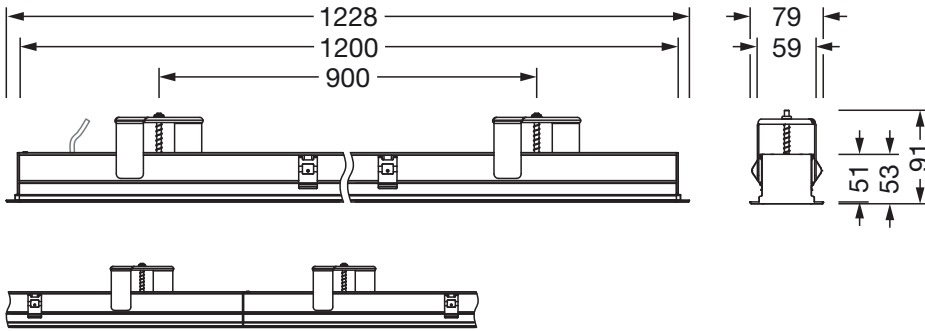

Electrical connection

- Connection: terminal, 3+2-pole, max. 2.5mm²
- Nominal voltage: 220..240V, 50/60Hz, AC

Dimensions, Weight

- Length: 1228mm
- Width: 79mm
- Height: 53mm
- Weight: 3.2kg

Service life

- Rated service life: 70000h (L80/B50) at AT = 25°C, 50000h (L85/B50) at AT = 25°C

Order No.: 51MX13DA34WB | GTIN (EAN): 4058352907320

Dimensions: Sil21,ELD-P,3280lm830,DA2,L1228,wh,rec

It is mandatory that the assembly instructions must be observed when planning and installing the electrical installation (to be found at www.siteco.de)
Tolerances related to thermal, electrical and photometric data according to IEC 62722
Issued 08.05.2024 - Modifications and errors subject to change - Ensure that you always use the latest version -