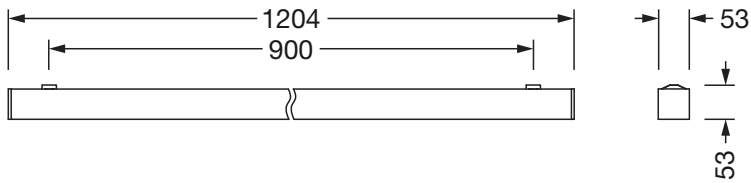

Material, Colour

- luminaire housing: aluminium, traffic white (RAL 9016)
- Colour specification: traffic white (RAL 9016)

Mounting

- Mounting method, mounting location: surface-mounted, to the ceiling
- Arrangement: single arrangement

Electrical connection

- Connection: terminal, 3+2-pole, max. 2.5mm²
- Nominal voltage: 220..240V, 50/60Hz, AC

Dimensions, Weight

- Length: 1204mm
- Width: 53mm
- Height: 53mm
- Weight: 3.0kg

Service life

- Rated service life: 70000h (L80/B50) at AT = 25°C, 50000h (L85/B50) at AT = 25°C

Order No.: 51MX26DA34WB | **GTIN (EAN):** 4058352896273

Dimensions: Sil21,ELD-Lwh,4320lm830,DA2,L1204,wh

It is mandatory that the assembly instructions must be observed when planning and installing the electrical installation (to be found at www.siteco.de)