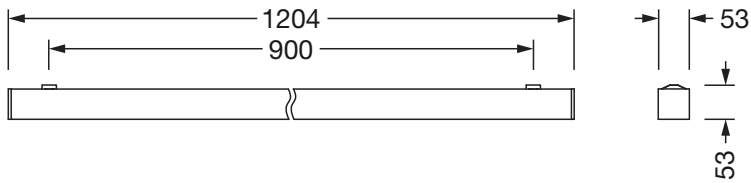

Electrical connection

- Connection: terminal, 3+2-pole, max. 2.5mm²
- Nominal voltage: 220..240V, 50/60Hz, AC

Dimensions, Weight

- Length: 1204mm
- Width: 53mm
- Height: 53mm
- Weight: 3.0kg

Service life

- Rated service life: 70000h (L80/B50) at AT = 25°C, 50000h (L85/B50) at AT = 25°C

Order No.: 51MX23DA34BB | GTIN (EAN): 4058352898864

Dimensions: Sil21,ELD-P,3280lm830,DA2,L1204,bk,surf

It is mandatory that the assembly instructions must be observed when planning and installing the electrical installation (to be found at www.siteco.de)