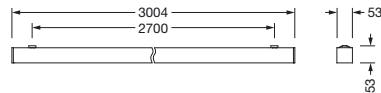

Order No.: 51MX23DC4ASB | **GTIN (EAN):** 4058352905319

Product description: Sil21,ELD-P,8200lm840,DA2,L3004,sr,surf

Silica® 21, office luminaire, primary optical cover: prismatic diffuser, of PMMA, CAT 2 ($L \leq 3000 \text{cd/m}^2$), light emission: direct distribution, primary light characteristic: symmetric, installation type: surface-mounted, LED, rated luminous flux: 8.200lm, luminous efficacy: 141lm/W, light colour: 840, colour temperature: 4000K, with terminal, 3+2-pole, max. 2.5mm², mains connection: 220..240V, AC, 50/60Hz, rated input power: 58.2W, luminaire housing, of aluminium, metallic grey (RAL 9006), length: 3.004mm, width: 53mm, height: 53mm, protection rating (complete): IP20, insulation class (complete): insulation class I (protective earthing), certification: CE, permissible operating ambient temperature: 0..+35°C, standard: EN 50419, packaging unit: 1 piece

IP 20

Lamps:	LED
Wt. (kg):	5.5
GTIN (EAN):	4058352905319