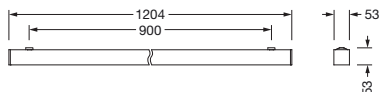

Order No.: 51MX23DA44BB | **GTIN (EAN):** 4058352898925

Product description: Sil21,ELD-P,3280lm840,DA2,L1204,bk,surf

Silica® 21, office luminaire, primary optical cover: prismatic diffuser, of PMMA, CAT 2 ($L \leq 3000 \text{cd/m}^2$), light emission: direct distribution, primary light characteristic: symmetric, installation type: surface-mounted, LED, rated luminous flux: 3.280lm, luminous efficacy: 146lm/W, light colour: 840, colour temperature: 4000K, with terminal, 3+2-pole, max. 2.5mm², mains connection: 220..240V, AC, 50/60Hz, rated input power: 22.4W, luminaire housing, of aluminium, jet black (RAL 9005), length: 1.204mm, width: 53mm, height: 53mm, protection rating (complete): IP20, insulation class (complete): insulation class I (protective earthing), certification: CE, permissible operating ambient temperature: 0..+35°C, standard: EN 50419, packaging unit: 1 piece

IP 20

Lamps:	LED
Wt. (kg):	3.0
GTIN (EAN):	4058352898925