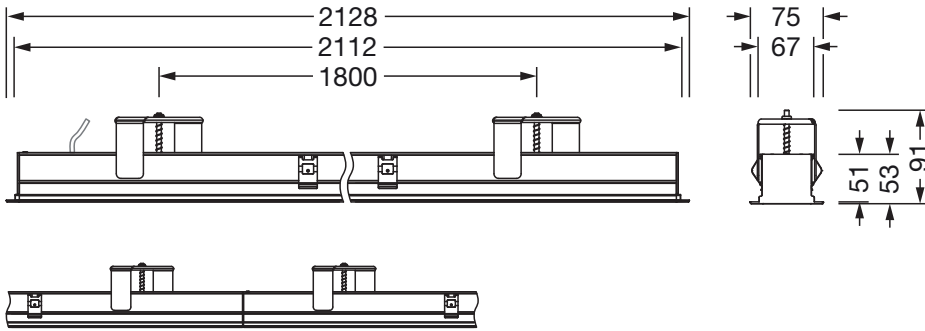

#### Dimensions, Weight

- Length: 2128mm
- Width: 79mm
- Height: 53mm
- Weight: 4.8kg

#### Service life

- Rated service life: 50000h (L85) at AT = 25°C, 70000h (L80) at AT = 25°C

Order No.: 51MX13DL35WB | GTIN (EAN): 4069025000064

Dimensions: SiI21LP,ELD-P,5740Im830,DA2,L2128,wh,rec

It is mandatory that the assembly instructions must be observed when planning and installing the electrical installation (to be found at [www.siteco.de](http://www.siteco.de))  
Tolerances related to thermal, electrical and photometric data according to IEC 62722  
Issued 14.02.2026 - Modifications and errors subject to change - Ensure that you always use the latest version -