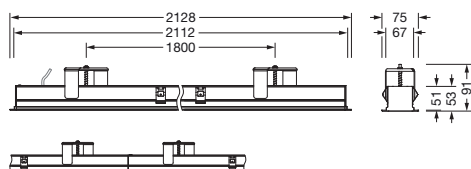

Order No.: 51MX13DL35WB | **GTIN (EAN):** 4069025000064

Product description: Sil21LP,ELD-P,5740lm830,DA2,L2128,wh,rec

Silica 21 Linear Prismatic, office luminaire, primary optical cover: prismatic diffuser, of PMMA, CAT 2 ($L \leq 3000 \text{cd/m}^2$), light emission: direct distribution, primary light characteristic: symmetric, installation type: recessed, LED, rated luminous flux: 5.740lm, luminous efficacy: 141lm/W, light colour: 830, colour temperature: 3000K, control gear: DALI 2, with terminal, 3+2-pole, max. 2.5mm², mains connection: 220..240V, AC, 50/60Hz, rated input power: 40.8W, luminaire housing, of aluminium, traffic white (RAL 9016), length: 2.128mm, width: 79mm, height: 53mm, protection rating (complete): IP20, insulation class (complete): insulation class I (protective earthing), certification: CE, ENEC, VDE, permissible operating ambient temperature: 0..+35°C, standard: EN 50419, packaging unit: 1 piece

Lamps:	LED
Wt. (kg):	4.8
GTIN (EAN):	4069025000064