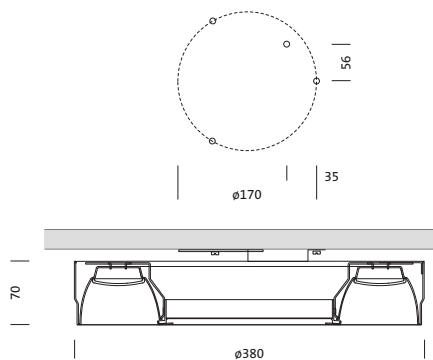

Order No.: 51DC112DD2400A | **GTIN (EAN):** 4069025358967

Product description: Lun11R,surf,wh4800lm830,DA2

Lunis 11 R, downlight, light control with reflector, highly specular, light emission: direct distribution, rated luminous flux: 4.800lm, light colour: 830, with terminal, 3+2-pole, max. 2.5mm², mains connection: 230V, AC, 50/60Hz, luminaire housing, of aluminium, white, diameter: 380mm, protection rating (complete): IP20, insulation class (complete): insulation class I (protective earthing), certification: CE, permissible ambient temperature for indoor applications: ≤ +35°C, standard: EN 50419, packaging unit: 1 piece

IP 20  

Wt. (kg): 2.0
GTIN (EAN): 4069025358967

Order No.: 51DC112DD2400A | GTIN (EAN): 4069025358967

Detailed technical description: Lun11R,surf,wh4800lm830,DA2

Key data

- Product type: downlight
- Product name: Lunis 11 R
- Order No.: 51DC112DD2400A

Material, Colour

- luminaire housing: aluminium, white
- Quantity: 1 piece
- Colour specification: white

Mounting

- Mounting method, mounting location: surface-mounted, to the ceiling

Electrical connection

- Connection: terminal, 3+2-pole, max. 2.5mm²
- Nominal voltage: 230V, 230..240V, 50/60Hz, AC

Dimensions, Weight

- Diameter: 380mm
- Weight: 2.0kg

Order No.: 51DC112DD2400A | GTIN (EAN): 4069025358967

Dimensions: Lun11R,surf,wh4800lm830,DA2