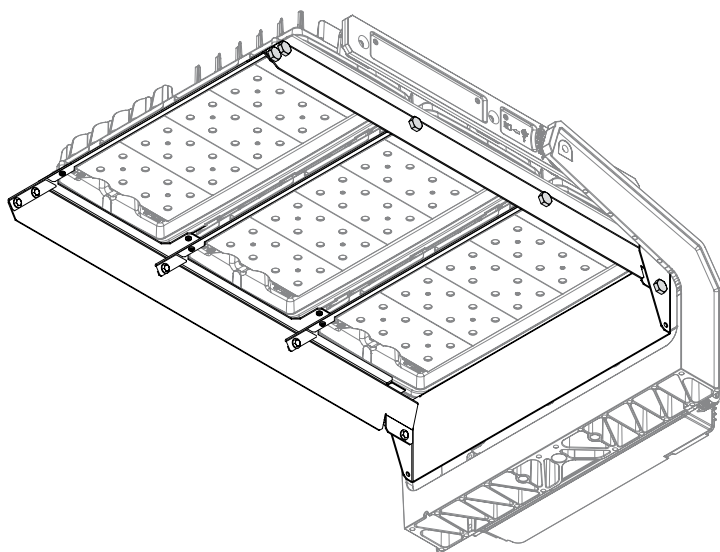

Floodlight 11

Blende
Shield

5XA779FS...

5XA779FB...

siteco

5XA779FBSUS54359
5XA779FS3

2x 10x 6x 12x 6x

1x 1x 1x 1x