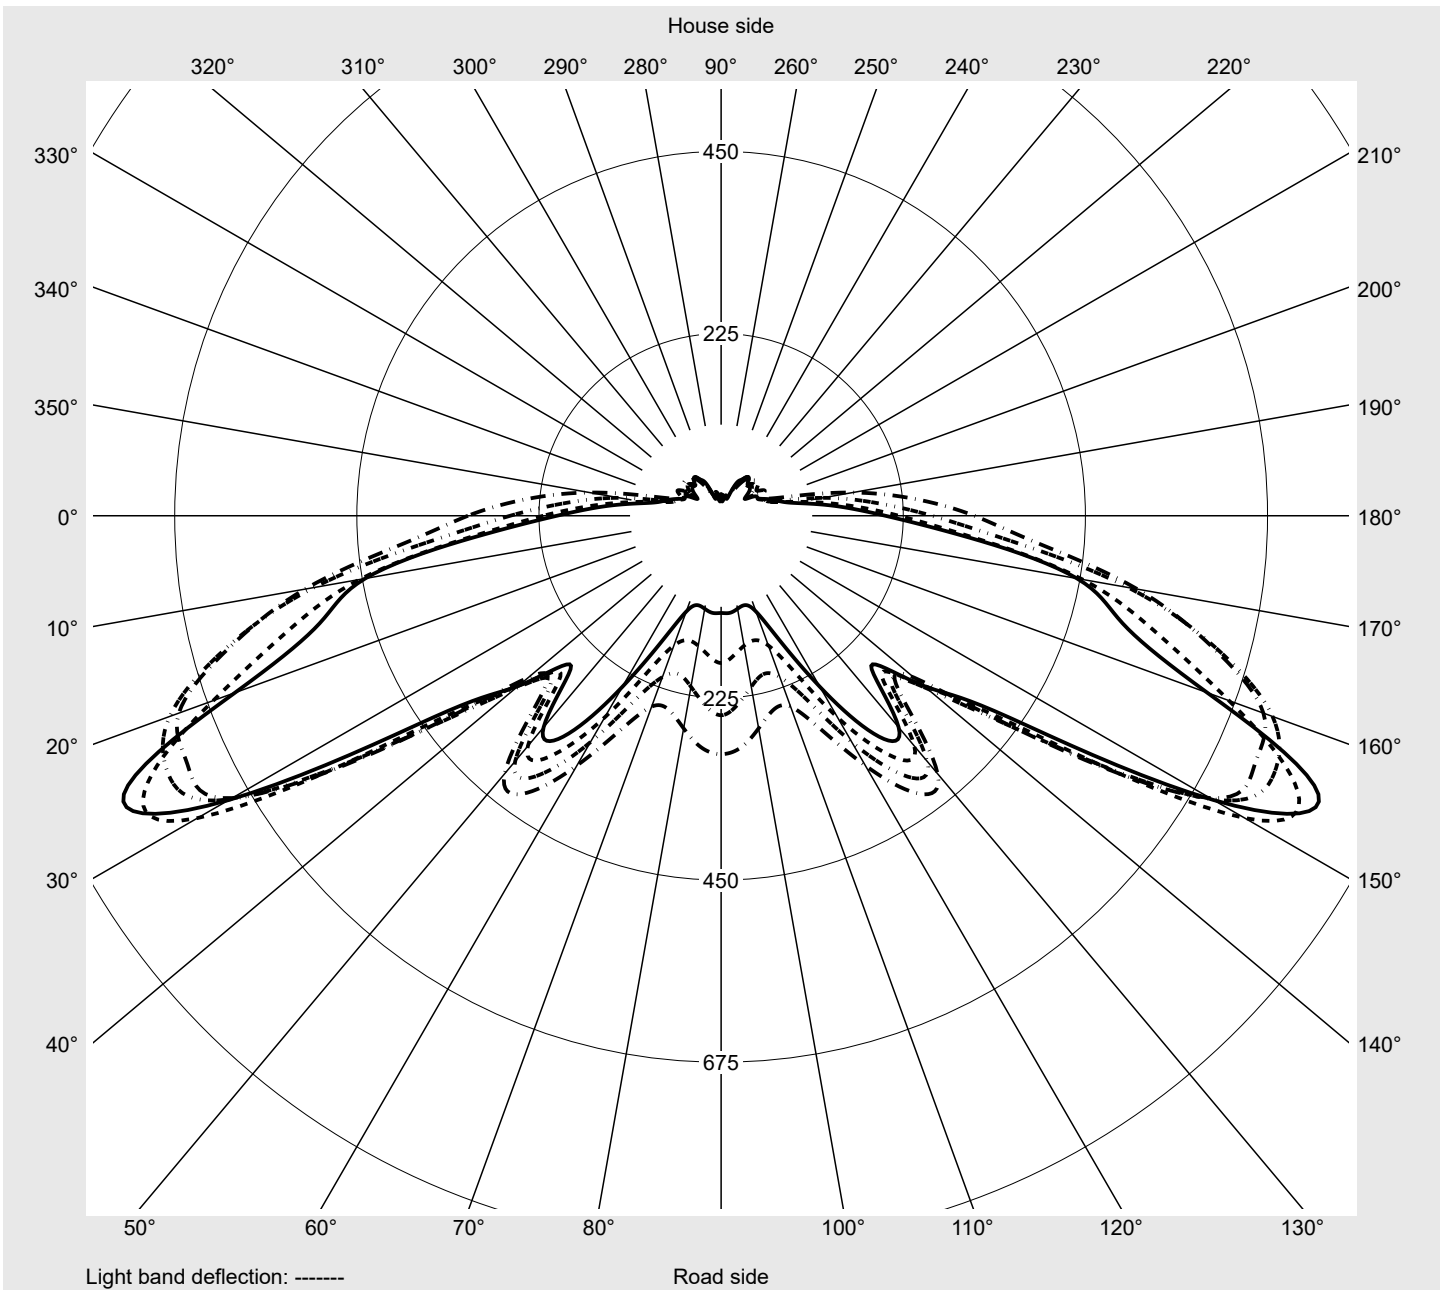

Photometric test report

Family
CITY-LIGHT PLUS LED

Order number: **5XA5275EF14H000022**
EAN: **4058352635230**

LP number
57130_33

Version post-top- or mounting to wall arm
Optic direct, symmetric wide distribution S120011
Cover cover transparent, PMMA
Lamps LED 3000 K | CRI ≥ 70
Controlgear ECG SITECO iQ
Rated values Net luminous flux = 1470 lm
Power consumption = 10.5 W
Luminous efficacy = 140 lm/W

serial
documentation
07.07.2022

siteco

Luminous intensity in cd/klm

C180-0

C205-25

C210-30

C270-90

Imax: 814 cd/klm

Luminaire output ratios

Eta	100.0%
Eta 0° - 90°	97.4%
Eta 90° - 180°	2.6%

Luminous intensity class acc. to EN13201-2

Class:	G1
Imax 70°	727.6
Imax 80°	157.2
Imax 90°	13.4
Imax >90°	12.4
Imax >95°	10.3

Measurement conditions

Envelope curve in cd/klm **KMK 67.5°** **KMK 65°** **KMK 62.5°** **KMK 60°** **siteco**

Photometric test report

Family CITY-LIGHT PLUS LED	Order number: 5XA5275EF14H000022 EAN: 4058352635230	LP number 57130_33
Table of values for luminous intensities		Maximum luminous intensity
		siteco