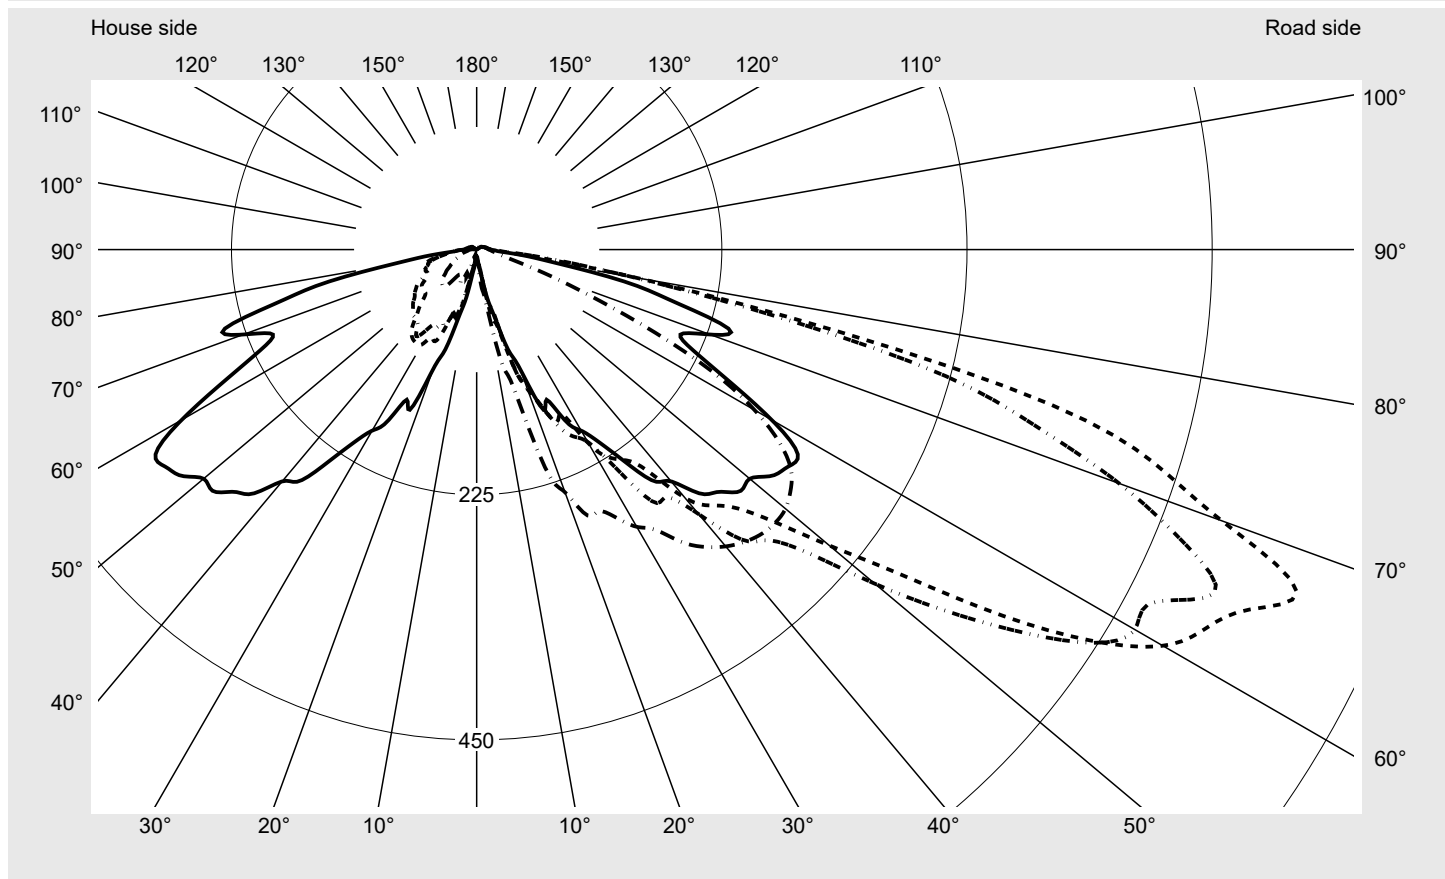

Photometric test report

Family
CITY-LIGHT PLUS LED

Order number: **5XA5275EF14H000022**
EAN: **4058352635230**

LP number
57130_33

Version post-top- or mounting to wall arm
Optic direct, symmetric wide distribution S120011
Cover cover transparent, PMMA
Lamps LED 3000 K | CRI ≥ 70
Controlgear ECG SITECO iQ
Rated values Net luminous flux = 1470 lm
Power consumption = 10.5 W
Luminous efficacy = 140 lm/W

serial
documentation
07.07.2022

siteco

Luminous intensity in cd/klm

C180-0

C205-25

C210-30

C270-90

Imax: 814 cd/klm

Luminaire output ratios

Eta	100.0%
Eta 0° - 90°	97.4%
Eta 90° - 180°	2.6%

Luminous intensity class acc. to EN13201-2

Class:	G1
Imax 70°	727.6
Imax 80°	157.2
Imax 90°	13.4
Imax >90°	12.4
Imax >95°	10.3

Measurement conditions

Envelope curve in cd/klm **KMK 67.5°** **KMK 65°** **KMK 62.5°** **KMK 60°** **siteco**

Photometric test report

Family CITY-LIGHT PLUS LED	Order number: 5XA5275EF14H000022 EAN: 4058352635230	LP number 57130_33
Table of values for luminous intensities		Maximum luminous intensity
		siteco