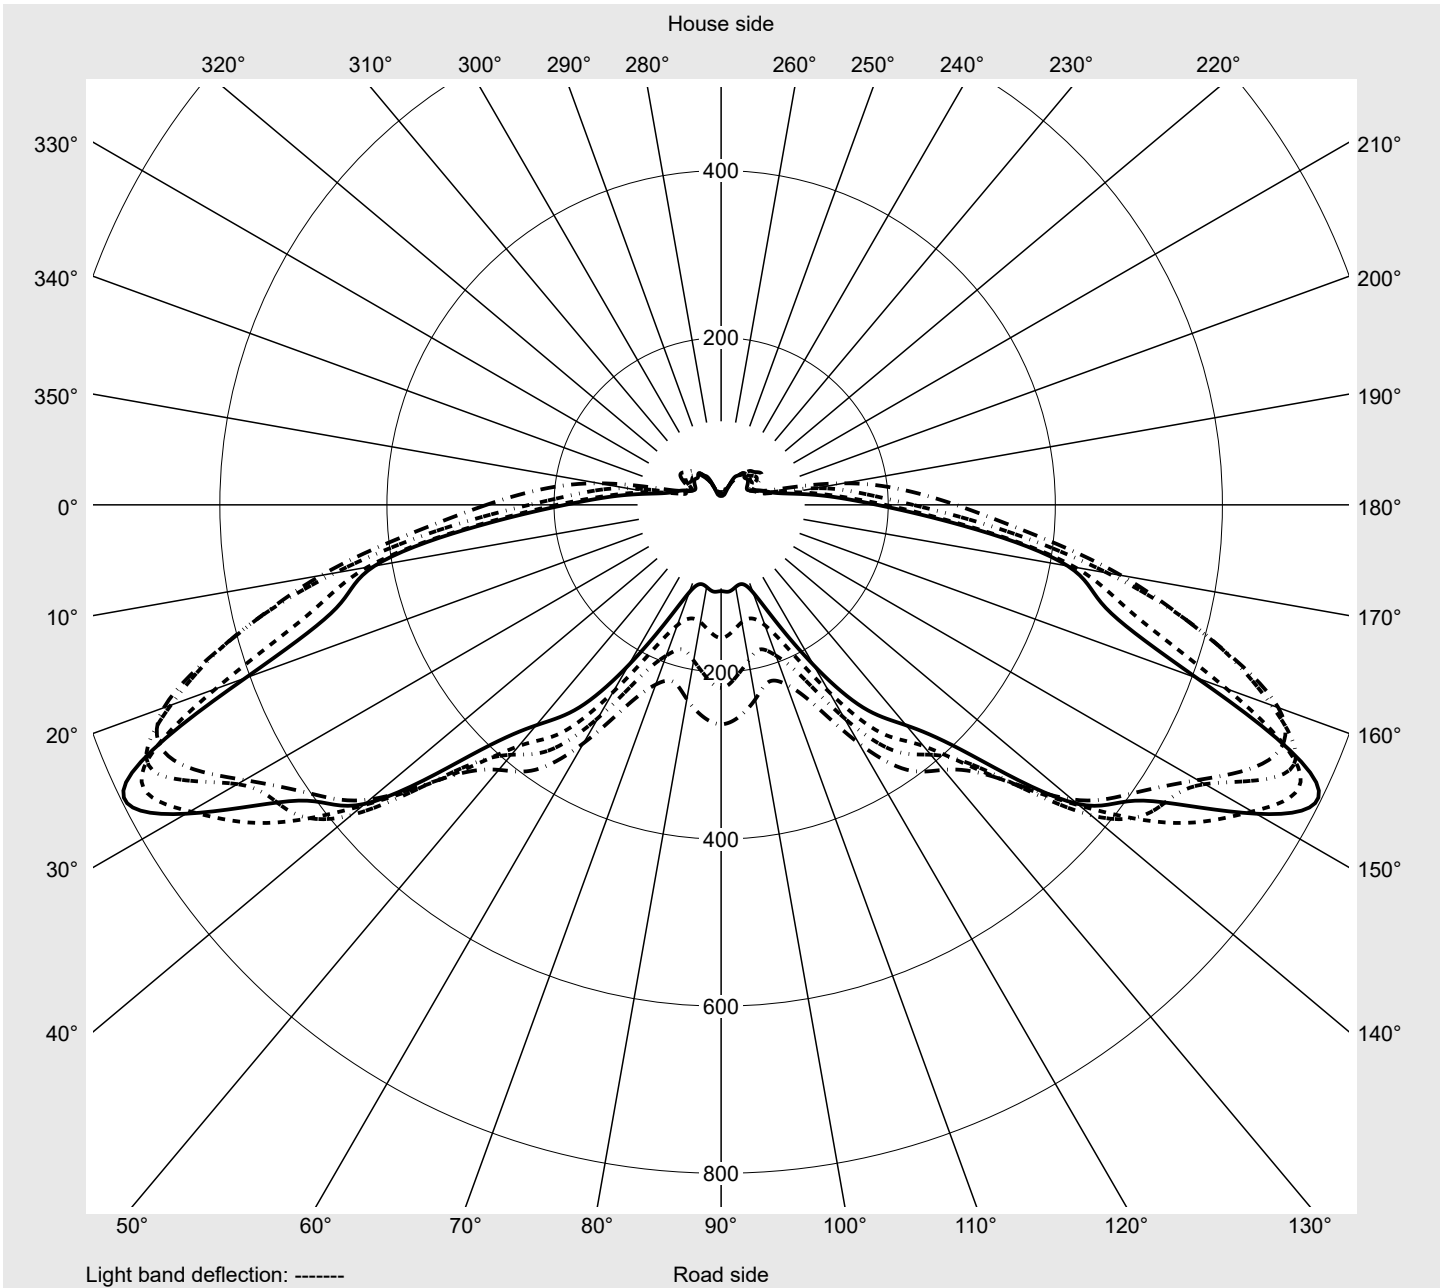

Photometric test report

Family CITY-LIGHT 400 LED	Order number: 5XA5305EF14H EAN: 4058352636350	LP number 57138_74
	Version post-top- or mounting to wall arm Optic asymmetric, wide distribution (ST1.2a) Cover cover transparent, PMMA Lamps LED 3000 K CRI ≥ 70 Controlgear ECG SITECO iQ Rated values Net luminous flux = 1540 lm Power consumption = 10.5 W Luminous efficacy = 146.7 lm/W	serial documentation 08.07.2022

Luminous intensity in cd/klm C180-0 C205-25 C210-30 C270-90 **Imax: 786 cd/klm**

Luminaire output ratios	
Eta	100.0%
Eta 0° - 90°	95.9%
Eta 90° - 180°	4.1%

Luminous intensity class acc. to EN13201-2	
Class:	G2
Imax 70°	694.6
Imax 80°	148.0
Imax 90°	10.7
Imax >90°	10.1
Imax >95°	9.4

Measurement conditions
DIN EN 13032 and DIN 5032

Photometric test report

Family CITY-LIGHT 400 LED	Order number: 5XA5305EF14H EAN: 4058352636350	LP number 57138_74
--	--	-------------------------------------

Envelope curve in cd/klm **KMK 67.5°** **KMK 65°** **KMK 62.5°** **KMK 60°** **siteco**

Photometric test report

Family CITY-LIGHT 400 LED	Order number: 5XA5305EF14H EAN: 4058352636350	LP number 57138_74
Table of values for luminous intensities		Maximum luminous intensity
		siteco