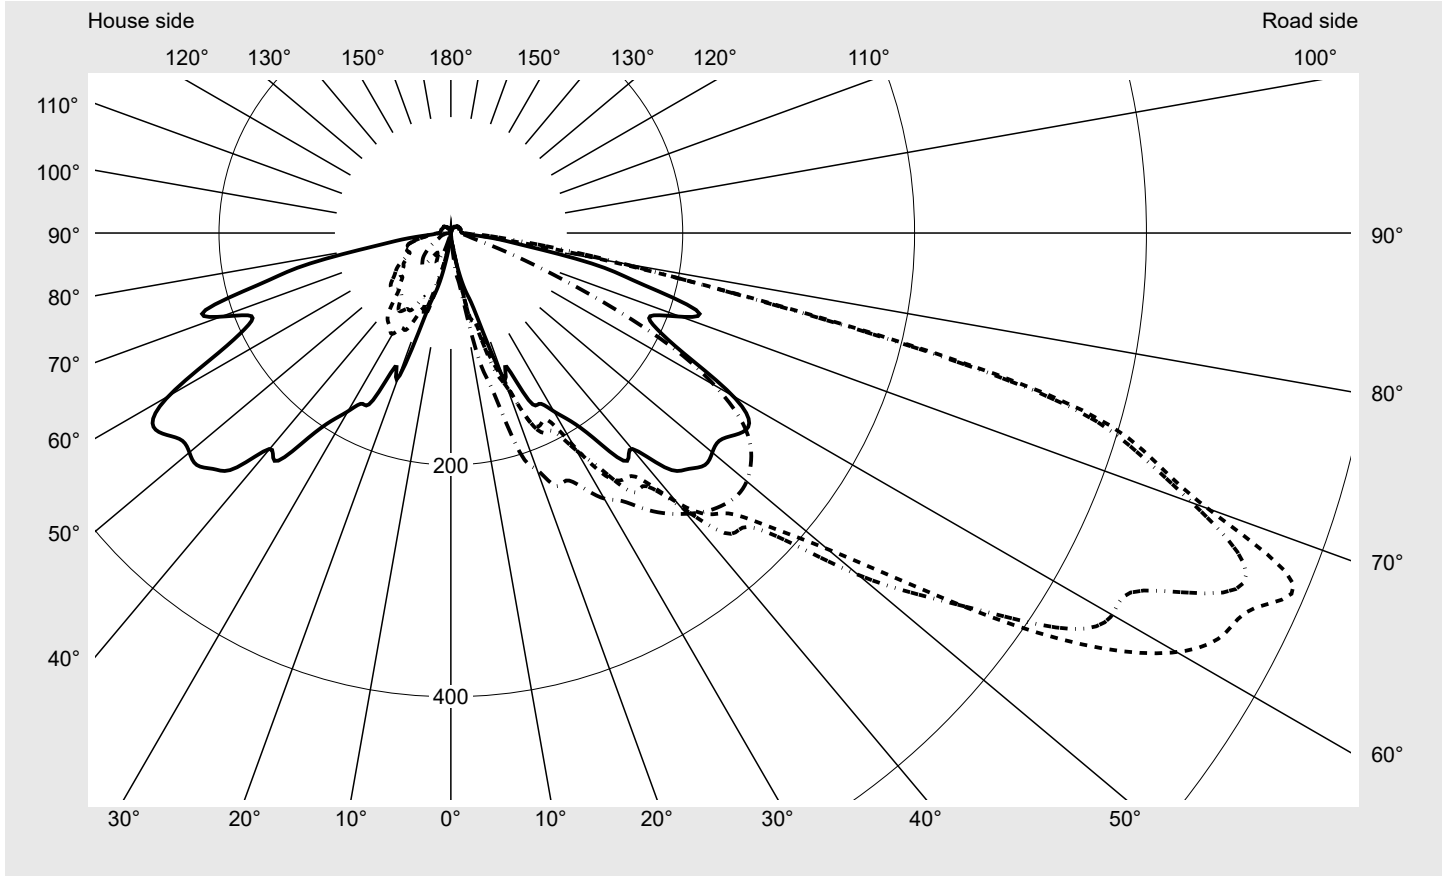

Photometric test report

Family CITY-LIGHT 400 LED	Order number: 5XA5305EF14H EAN: 4058352636350	LP number 57138_74
	Version post-top- or mounting to wall arm Optic asymmetric, wide distribution (ST1.2a) Cover cover transparent, PMMA Lamps LED 3000 K CRI ≥ 70 Controlgear ECG SITECO iQ Rated values Net luminous flux = 1540 lm Power consumption = 10.5 W Luminous efficacy = 146.7 lm/W	serial documentation 08.07.2022

Luminous intensity in cd/klm C180-0 C205-25 C210-30 C270-90 **Imax: 786 cd/klm**

Luminaire output ratios	
Eta	100.0%
Eta 0° - 90°	95.9%
Eta 90° - 180°	4.1%

Luminous intensity class acc. to EN13201-2	
Class:	G2
Imax 70°	694.6
Imax 80°	148.0
Imax 90°	10.7
Imax >90°	10.1
Imax >95°	9.4

Envelope curve in cd/klm **KMK 67.5°** **KMK 65°** **KMK 62.5°** **KMK 60°** **siteco**

Photometric test report

Family CITY-LIGHT 400 LED	Order number: 5XA5305EF14H EAN: 4058352636350	LP number 57138_74
Table of values for luminous intensities		Maximum luminous intensity
		siteco