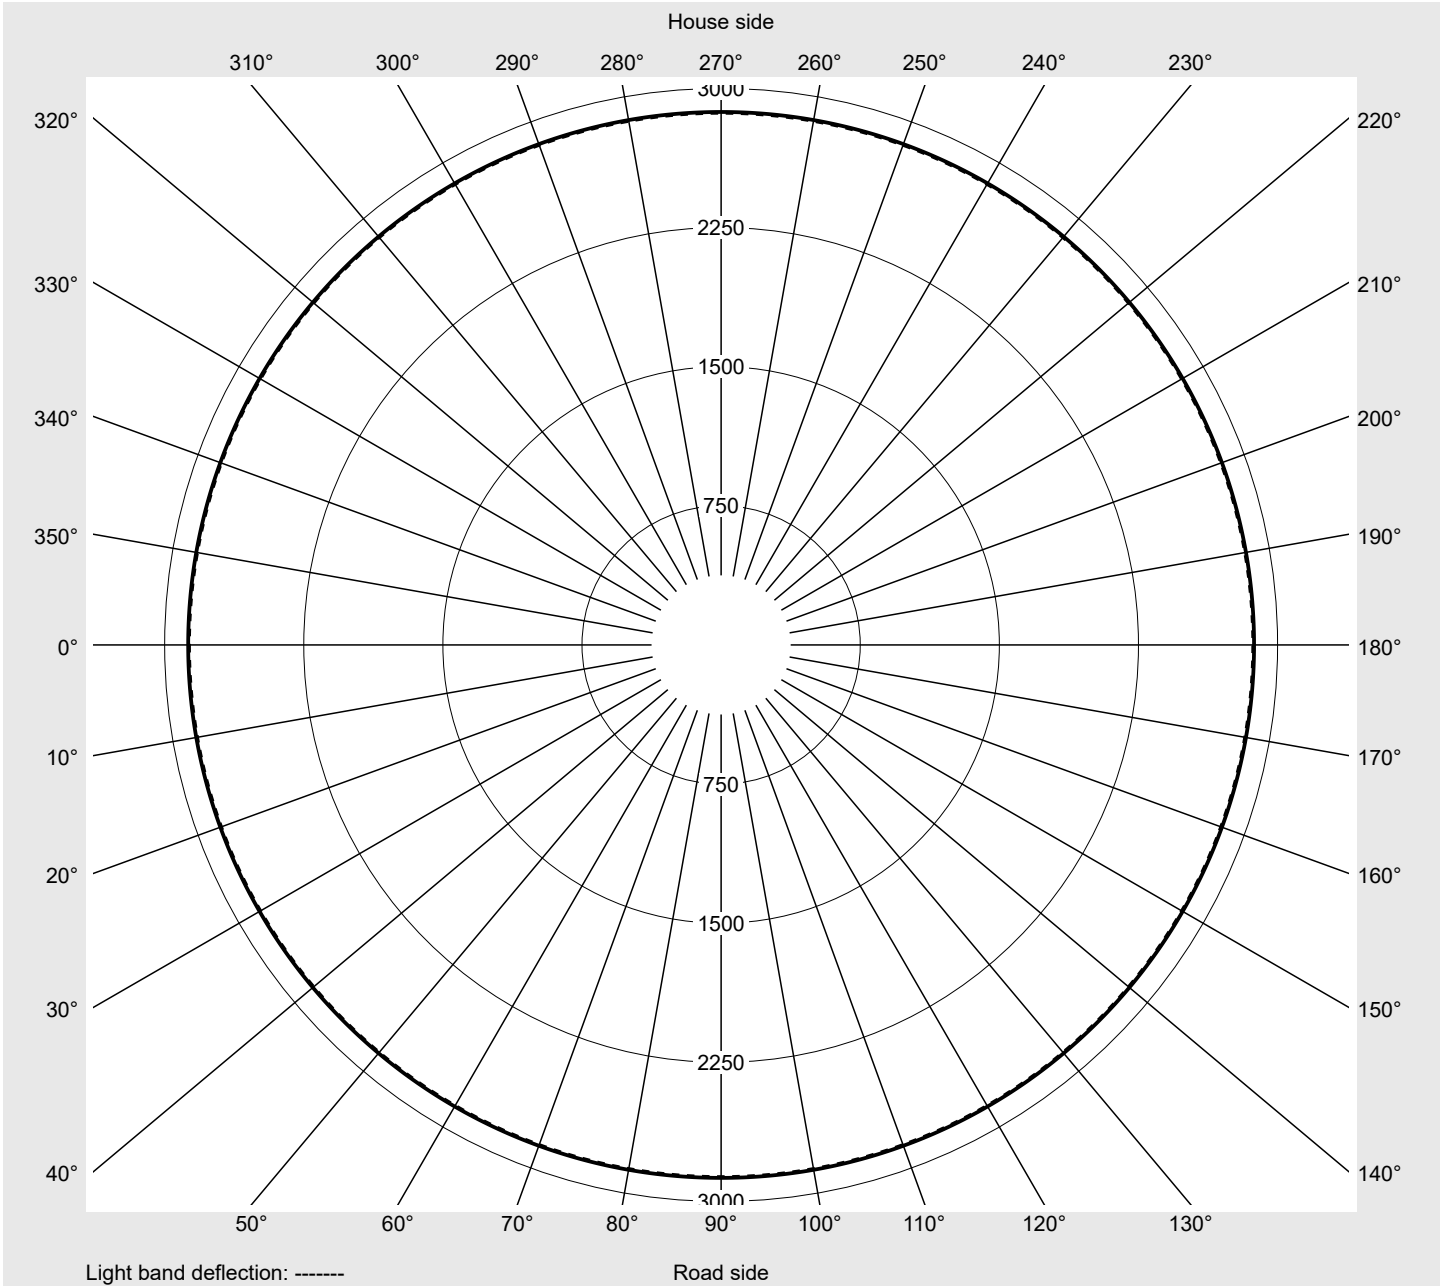

Photometric test report

Family Floodlight FL21 mini	Order number: 5XA7772C3B1A EAN: 4058352655238	LP number 59238_63
	Version mounting bracket Optic symmetric distribution RS12 Cover toughened safety glass Lamps LED 3000 K CRI ≥ 80 Controlgear ECG SITECO iQ Rated values Net luminous flux = 10620 lm Power consumption = 87.2 W Luminous efficacy = 121.8 lm/W	serial documentation 26.08.2022
		

Luminaire output ratios	
Eta	100.0%
Eta 0° - 90°	100.0%
Eta 90° - 180°	0.0%

Luminous intensity class acc. to EN13201-2	
Class:	G6
Imax 70°	36.4
Imax 80°	9.1
Imax 90°	0.0
Imax >90°	0.0
Imax >95°	0.0

Measurement conditions
DIN EN 13032 and DIN 5032

Photometric test report

Family Floodlight FL21 mini	Order number: 5XA7772C3B1A EAN: 4058352655238	LP number 59238_63
---------------------------------------	--	------------------------------

Envelope curve in cd/klm KMK 2.5° KMK 0° siteco

C-planes	0°	Phi-zone	Total Phi-zone
γ	Luminous intensity in cd/klm	Luminous flux in lm/klm	
0,0°	2868.8	4.3	4.3
2,5°	2873.2	34.4	38.6
5,0°	2722.5	65.0	103.7
7,5°	2292.0	82.0	185.7
10,0°	1852.6	88.2	273.9
12,5°	1427.9	84.7	358.6
15,0°	1018.5	72.3	430.9
17,5°	552.2	45.5	476.4
20,0°	453.7	42.5	518.9
22,5°	454.7	47.7	566.6
25,0°	454.2	52.6	619.2
27,5°	400.1	50.6	669.9
30,0°	317.0	43.5	713.3
32,5°	178.5	26.3	739.6
35,0°	121.9	19.2	758.8
37,5°	96.3	16.1	774.9
40,0°	86.4	15.2	790.1
42,5°	78.8	14.6	804.7
45,0°	75.0	14.5	819.2
47,5°	74.2	15.0	834.2
50,0°	76.8	16.1	850.4
52,5°	82.1	17.9	868.2
55,0°	87.5	19.7	887.9
57,5°	89.5	20.7	908.6
60,0°	83.0	19.7	928.3
62,5°	67.2	16.3	944.6
65,0°	57.1	14.2	958.8
67,5°	43.9	11.1	969.9
70,0°	36.4	9.4	979.3
72,5°	27.1	7.1	986.4
75,0°	21.2	5.6	992.0
77,5°	13.7	3.7	995.6
80,0°	9.1	2.5	998.1
82,5°	4.7	1.3	999.4
85,0°	1.8	0.5	999.9
87,5°	0.5	0.1	1000.0
90,0°	0.0	0.0	1000.0