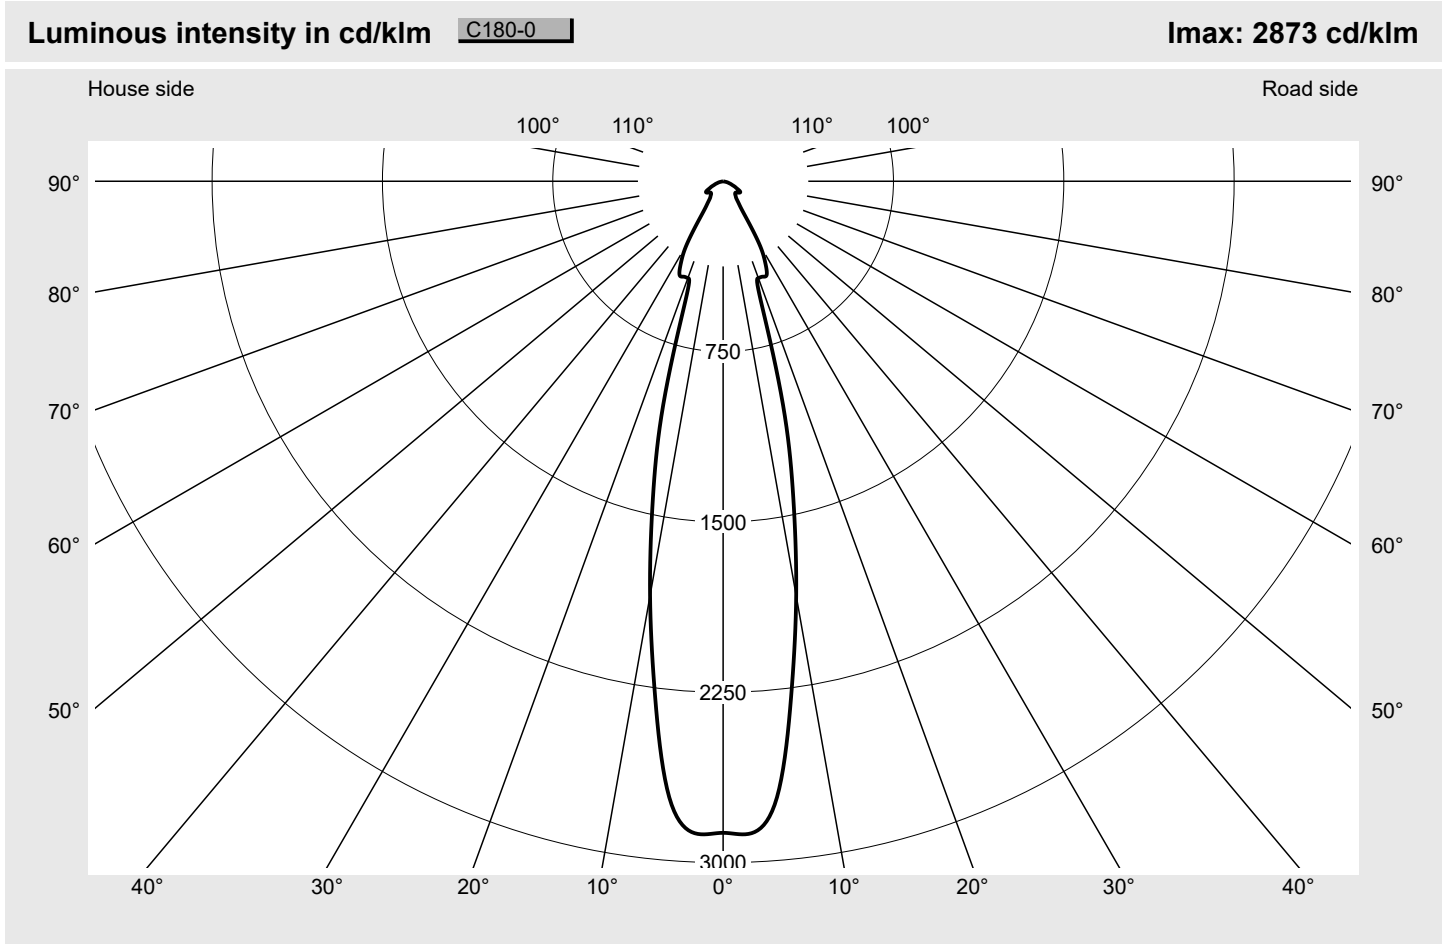

Photometric test report

Family Floodlight FL21 mini	Order number: 5XA7772C3B1A EAN: 4058352655238	LP number 59238_63
	Version mounting bracket Optic symmetric distribution RS12 Cover toughened safety glass Lamps LED 3000 K CRI ≥ 80 Controlgear ECG SITECO iQ Rated values Net luminous flux = 10620 lm Power consumption = 87.2 W Luminous efficacy = 121.8 lm/W	serial documentation 26.08.2022
		

Luminaire output ratios	
Eta	100.0%
Eta 0° - 90°	100.0%
Eta 90° - 180°	0.0%

Luminous intensity class acc. to EN13201-2	
Class:	G6
Imax 70°	36.4
Imax 80°	9.1
Imax 90°	0.0
Imax >90°	0.0
Imax >95°	0.0

Measurement conditions
DIN EN 13032 and DIN 5032

Photometric test report

Family Floodlight FL21 mini	Order number: 5XA7772C3B1A EAN: 4058352655238	LP number 59238_63
---------------------------------------	--	------------------------------

Envelope curve in cd/klm KMK 2.5° KMK 0° siteco