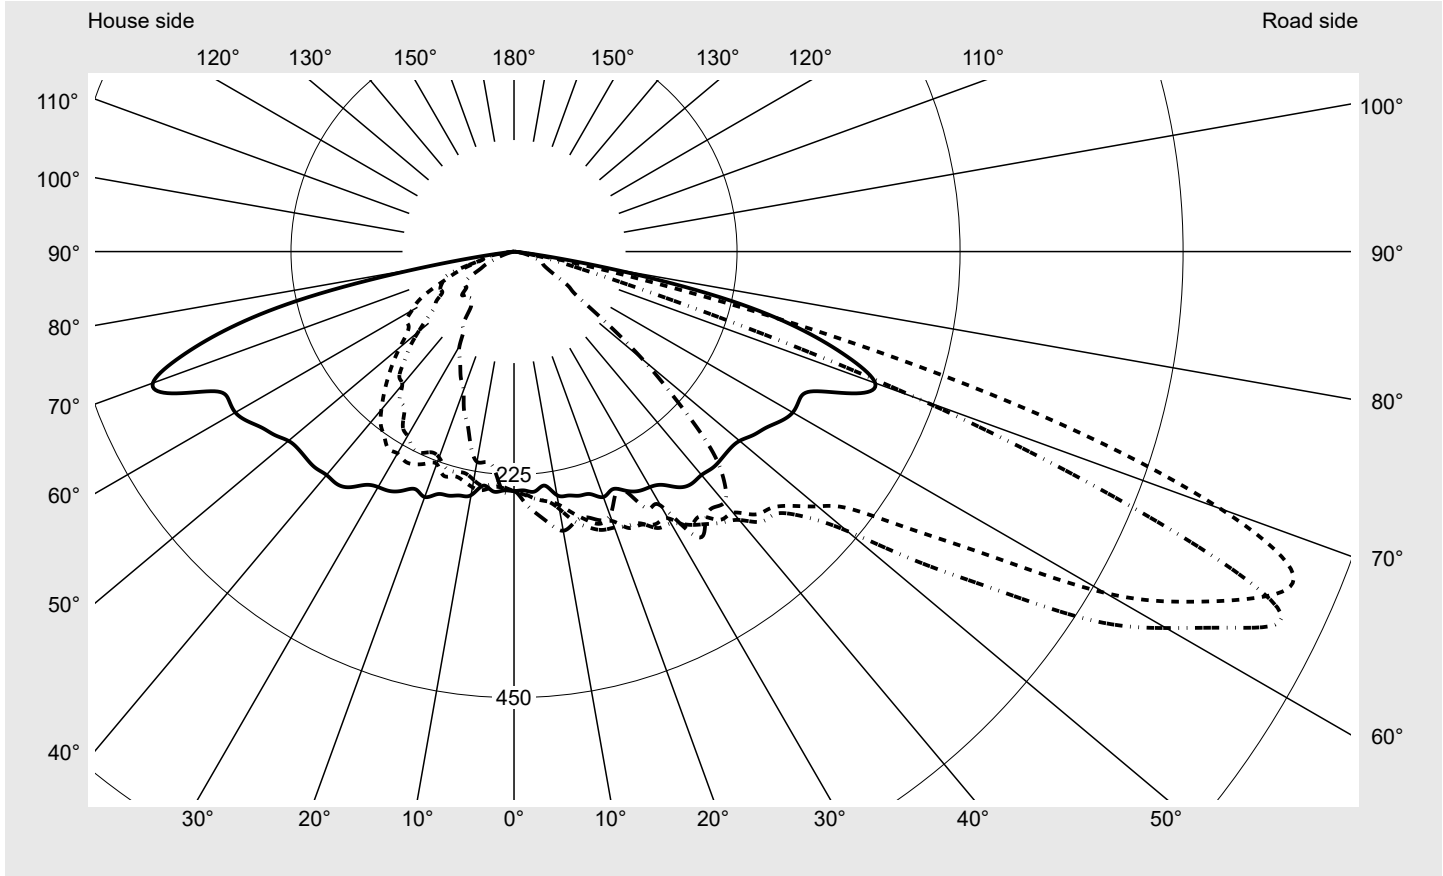

Photometric test report

Family Streetlight 21 micro LED	Order number: 5XE1C41G08DB EAN: 4058352739839	LP number 59081_898
	Version post-top or side-entry mounting Optic asymmetric, wide distribution (ST0.8a) Cover toughened safety glass Lamps LED 4000 K CRI ≥ 70 Controlgear ECG SITECO iQ Rated values Net luminous flux = 5010 lm Power consumption = 36.4 W Luminous efficacy = 137.6 lm/W	serial documentation 26.10.2022

Luminous intensity in cd/klm C180-0 C200-20 C205-25 C270-90 **Imax: 851 cd/klm**

Luminaire output ratios	
Eta	100.0%
Eta 0° - 90°	100.0%
Eta 90° - 180°	0.0%
Measurement conditions	
DIN EN 13032 and DIN 5032	

Luminous intensity class acc. to EN13201-2	
Class:	G3
Imax 70°	826.1
Imax 80°	99.6
Imax 90°	0.0
Imax >90°	0.0
Imax >95°	0.0

Photometric test report

Family Streetlight 21 micro LED	Order number: 5XE1C41G08DB EAN: 4058352739839	LP number 59081_898
---	--	-------------------------------

Envelope curve in cd/klm **KMK 67.5°** **KMK 65°** **KMK 62.5°** **KMK 60°** **siteco**

Photometric test report

Family Streetlight 21 micro LED	Order number: 5XE1C41G08DB EAN: 4058352739839	LP number 59081_898
Table of values for luminous intensities		Maximum luminous intensity
siteco		