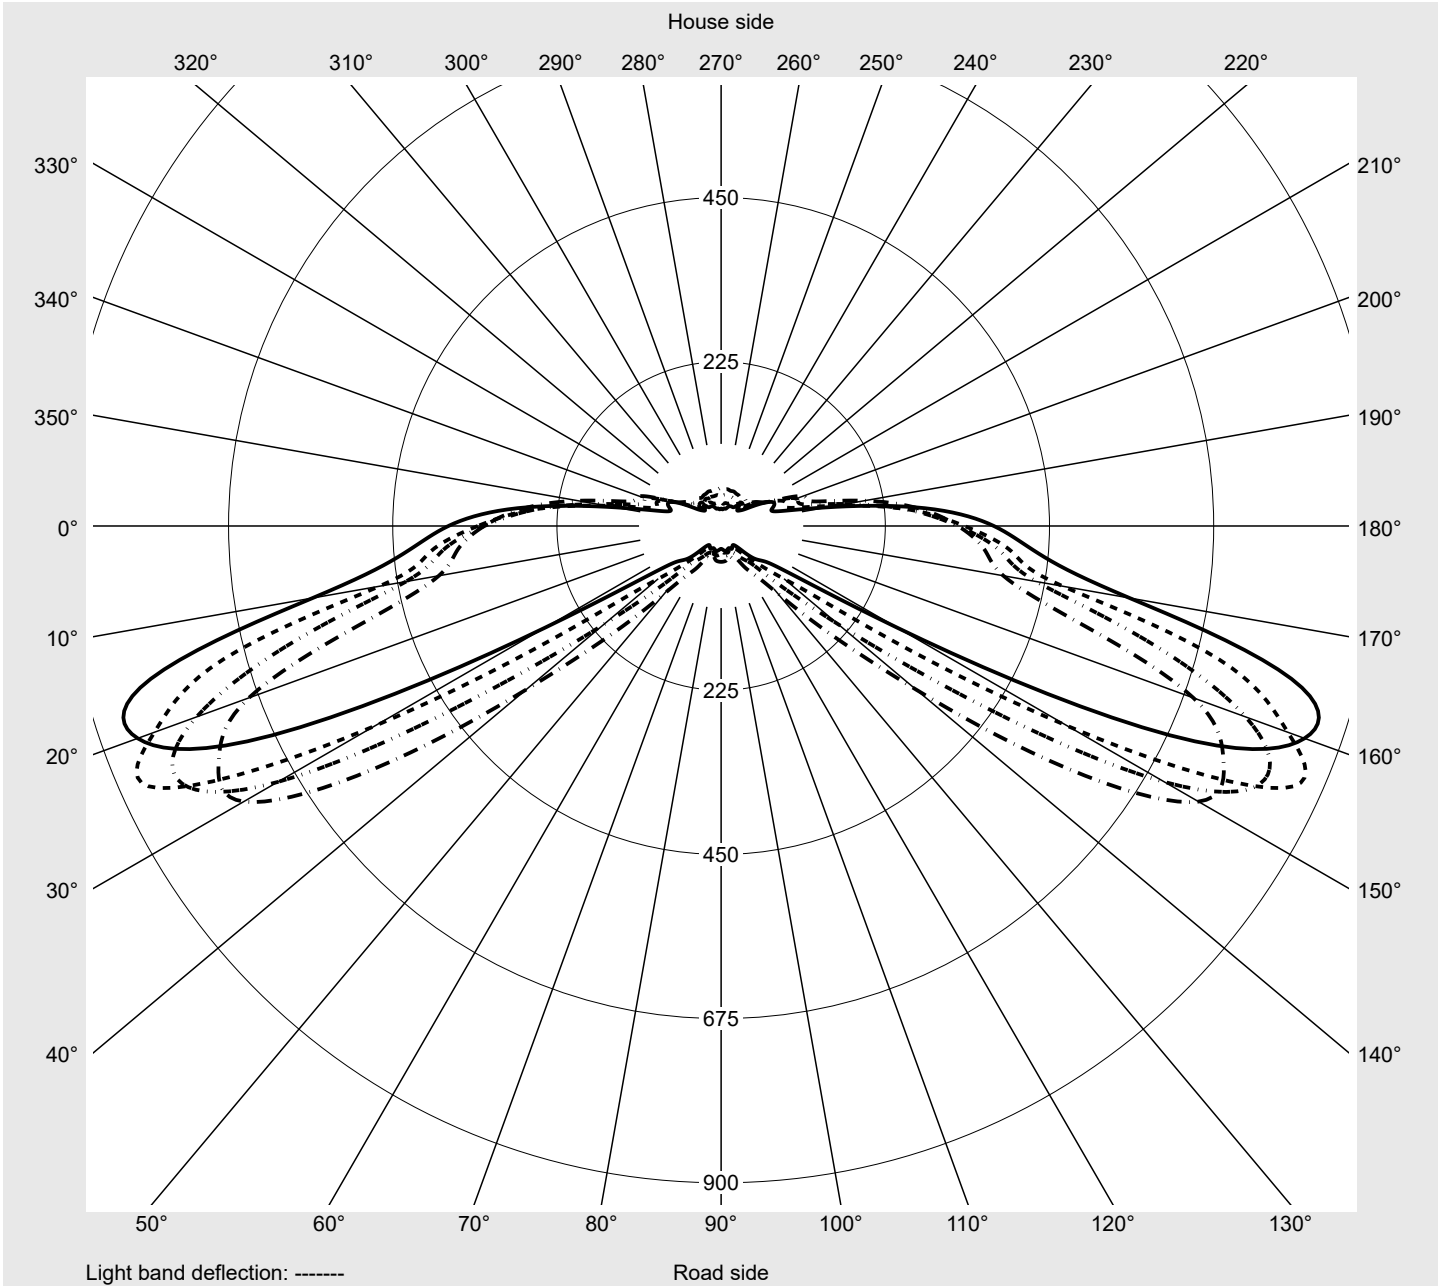

Photometric test report

Family Streetlight 21 micro LED	Order number: 5XE1C41G08DB EAN: 4058352739839	LP number 59081_898
	Version post-top or side-entry mounting Optic asymmetric, wide distribution (ST0.8a) Cover toughened safety glass Lamps LED 4000 K CRI ≥ 70 Controlgear ECG SITECO iQ Rated values Net luminous flux = 5010 lm Power consumption = 36.4 W Luminous efficacy = 137.6 lm/W	serial documentation 26.10.2022

Luminous intensity in cd/klm C180-0 C200-20 C205-25 C270-90 **Imax: 851 cd/klm**

Luminaire output ratios	
Eta	100.0%
Eta 0° - 90°	100.0%
Eta 90° - 180°	0.0%
Measurement conditions	
DIN EN 13032 and DIN 5032	

Luminous intensity class acc. to EN13201-2	
Class:	G3
Imax 70°	826.1
Imax 80°	99.6
Imax 90°	0.0
Imax >90°	0.0
Imax >95°	0.0

Photometric test report

Family Streetlight 21 micro LED	Order number: 5XE1C41G08DB EAN: 4058352739839	LP number 59081_898
---	--	-------------------------------

Envelope curve in cd/klm **KMK 67.5°** **KMK 65°** **KMK 62.5°** **KMK 60°** **siteco**

Photometric test report

Family Streetlight 21 micro LED	Order number: 5XE1C41G08DB EAN: 4058352739839	LP number 59081_898
Table of values for luminous intensities		Maximum luminous intensity
siteco		