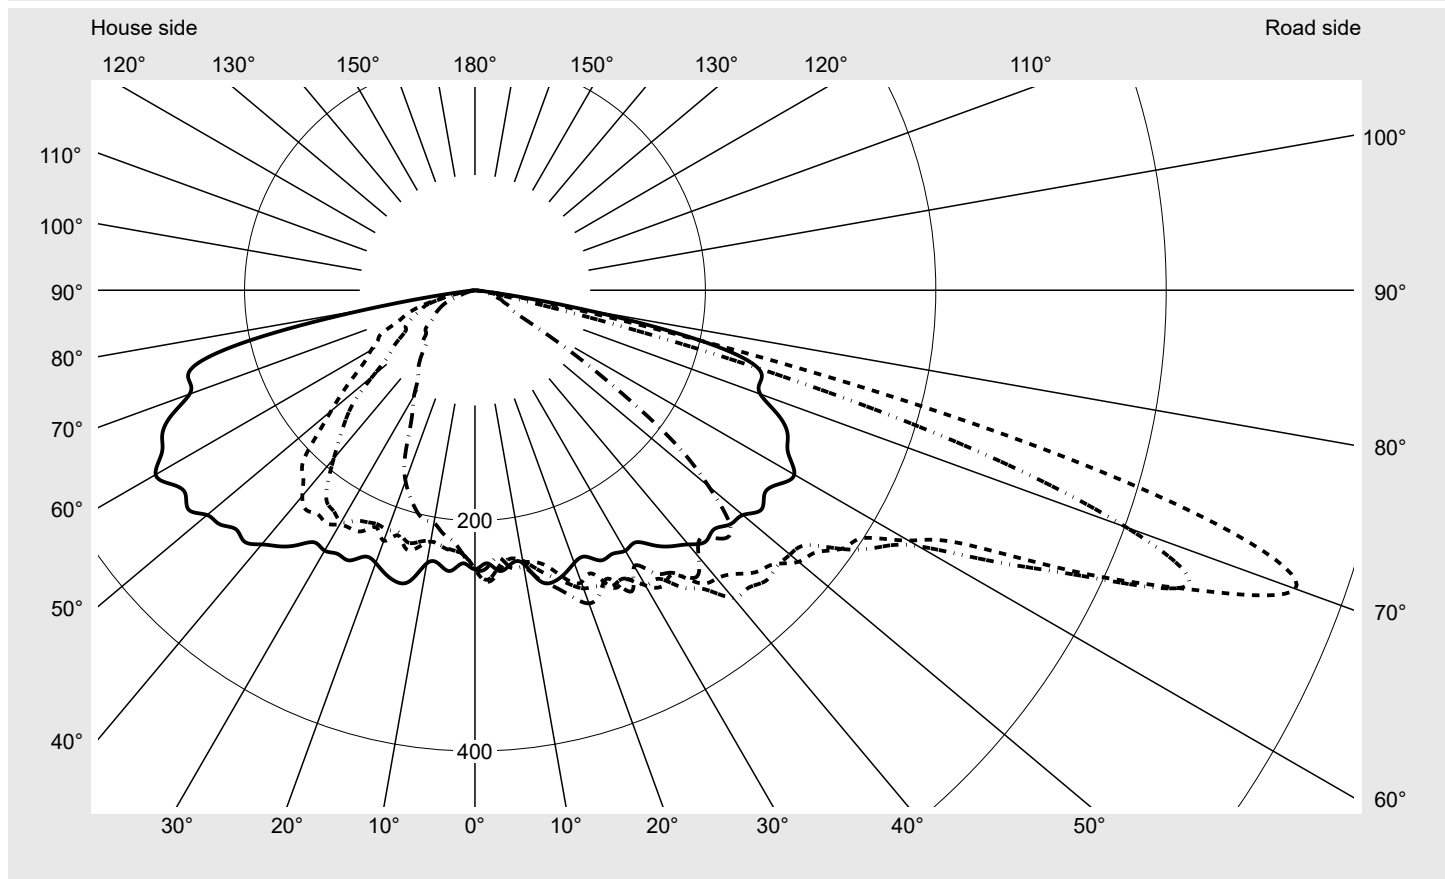

Photometric test report

Family
Streetlight 21 micro LED

Order number: 5XE1D31G08DB
EAN: 4058352713686

LP number
59076_929

Version post-top or side-entry mounting
Optic asymmetric, wide distribution (ST1.0a)
Cover toughened safety glass
Lamps LED 3000 K | CRI ≥ 70
Controlgear ECG SITECO iQ
Rated values Net luminous flux = 4810 lm
 Power consumption = 36.4 W
 Luminous efficacy = 132.1 lm/W

serial
documentation
26.10.2022

siteco

Luminous intensity in cd/klm

C180-0

C205-25

C210-30

C270-90

Imax: 758 cd/klm

Luminaire output ratios

Eta	100.0%
Eta 0° - 90°	100.0%
Eta 90° - 180°	0.0%

Luminous intensity class acc. to EN13201-2

Class:	G3
Imax 70°	757.8
Imax 80°	95.1
Imax 90°	0.0
Imax >90°	0.0
Imax >95°	0.0

Measurement conditions

DIN EN 13032 and DIN 5032

Photometric test report

Family Streetlight 21 micro LED	Order number: 5XE1D31G08DB EAN: 4058352713686	LP number 59076_929
---	--	--------------------------------------

Envelope curve in cd/klm **KMK 70°** **KMK 67.5°** **KMK 65°** **KMK 62.5°** **siteco**