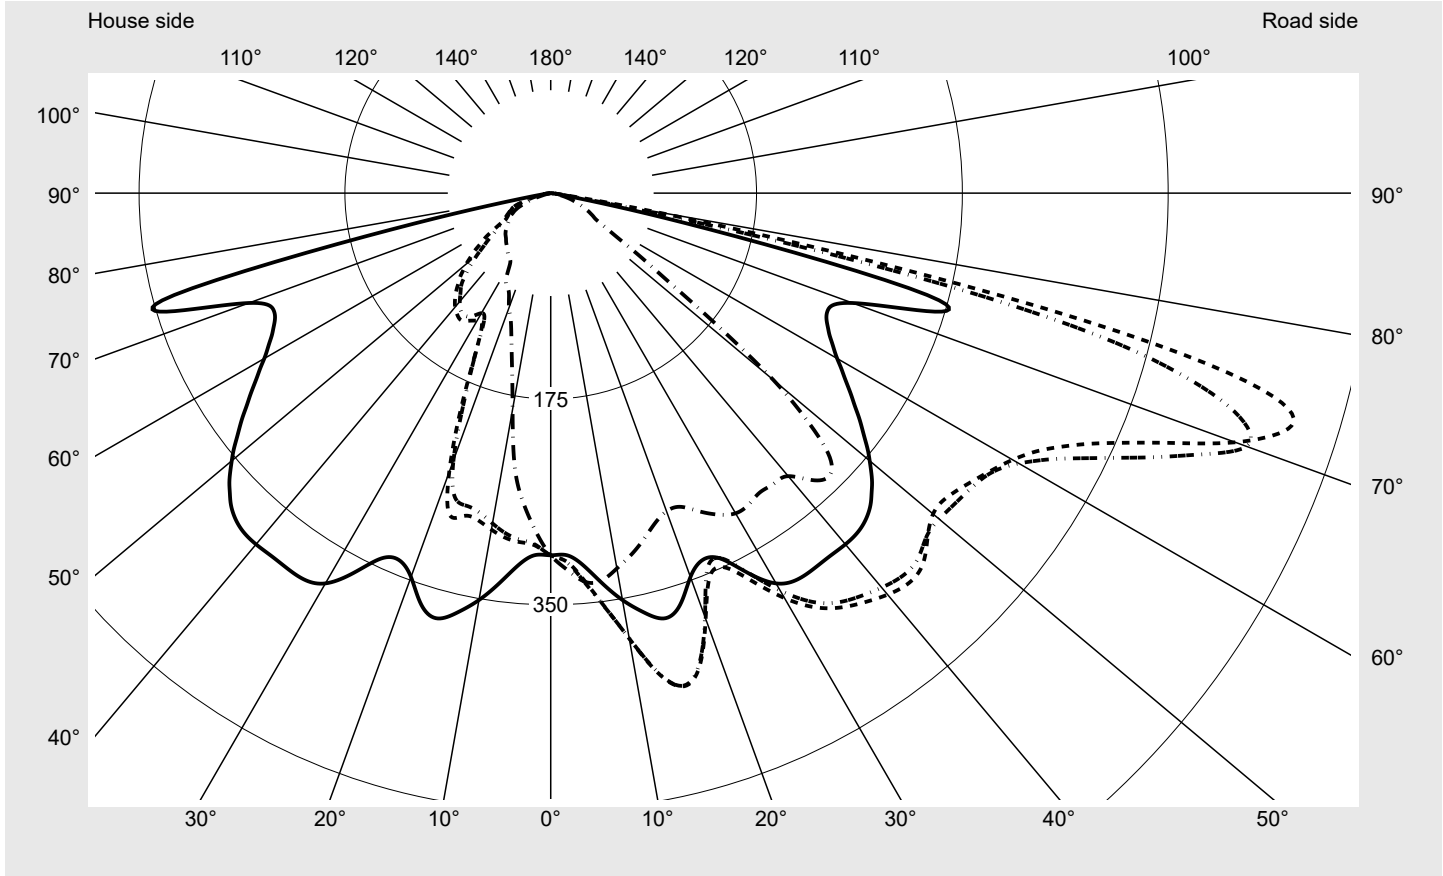

Photometric test report

Family Streetlight 21 mini LED	Order number: 5XE2B42B08HA EAN: 4058352424209	LP number 59065_67
	Version post-top or side-entry mounting Optic asymmetric, wide distribution (ST0.5a) Cover toughened safety glass Lamps LED 4000 K CRI ≥ 70 Controlgear ECG DIM Rated values Net luminous flux = 9430 lm Power consumption = 66.0 W Luminous efficacy = 142.9 lm/W	serial documentation 08.10.2020

Luminous intensity in cd/klm C180-0 C205-25 C207,5-27,5 C270-90 **Imax: 661 cd/klm**

Luminaire output ratios

Eta	100.0%
Eta 0° - 90°	100.0%
Eta 90° - 180°	0.0%

Luminous intensity class acc. to EN13201-2

Class:	G3
Imax 70°	629.6
Imax 80°	99.6
Imax 90°	0.0
Imax >90°	0.0
Imax >95°	0.0

Envelope curve in cd/klm **KMK 73°** **KMK 72°** **KMK 71°** **KMK 70°** **siteco**

Photometric test report

Family Streetlight 21 mini LED	Order number: 5XE2B42B08HA EAN: 4058352424209	LP number 59065_67
Table of values for luminous intensities		Maximum luminous intensity
		siteco