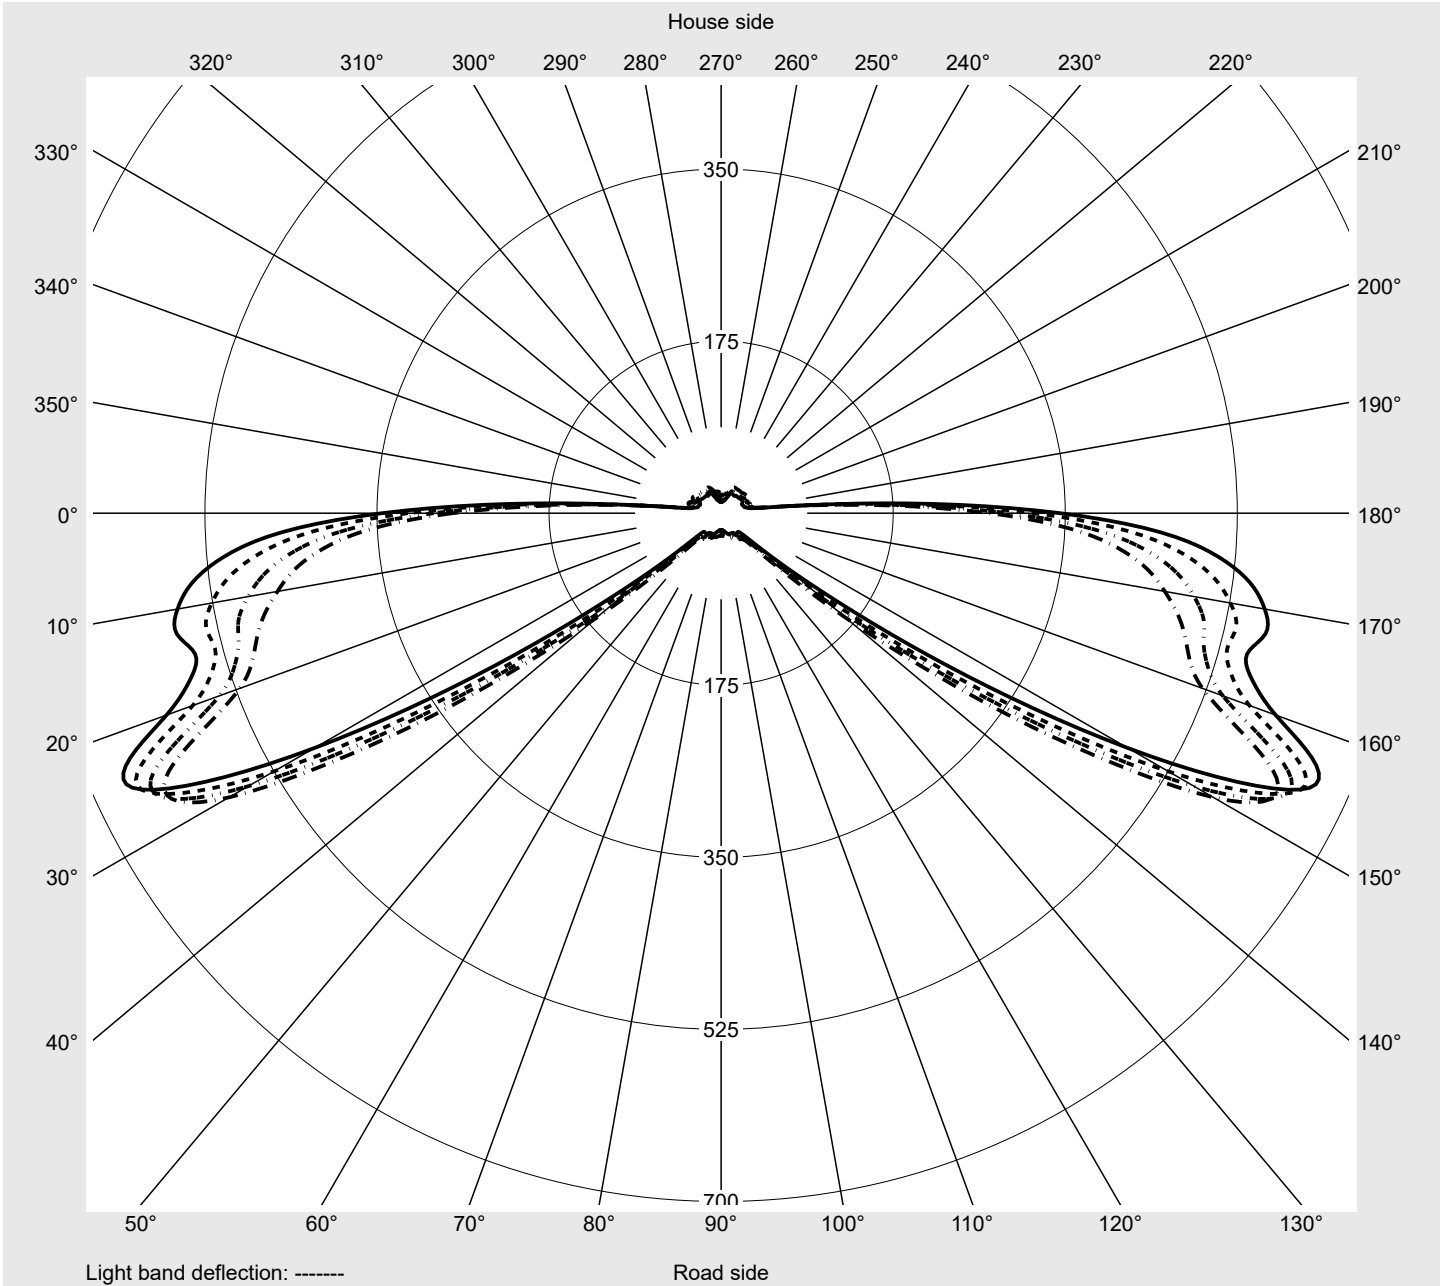

Photometric test report

Family Streetlight 21 mini LED	Order number: 5XE2B42B08HA EAN: 4058352424209	LP number 59065_67
	Version post-top or side-entry mounting Optic asymmetric, wide distribution (ST0.5a) Cover toughened safety glass Lamps LED 4000 K CRI ≥ 70 Controlgear ECG DIM Rated values Net luminous flux = 9430 lm Power consumption = 66.0 W Luminous efficacy = 142.9 lm/W	serial documentation 08.10.2020

Luminous intensity in cd/klm C180-0 C205-25 C207,5-27,5 C270-90 **Imax: 661 cd/klm**

Luminaire output ratios

Eta	100.0%
Eta 0° - 90°	100.0%
Eta 90° - 180°	0.0%

Luminous intensity class acc. to EN13201-2

Class:	G3
Imax 70°	629.6
Imax 80°	99.6
Imax 90°	0.0
Imax >90°	0.0
Imax >95°	0.0

Measurement conditions

DIN EN 13032 and DIN 5032

Photometric test report

Family Streetlight 21 mini LED	Order number: 5XE2B42B08HA EAN: 4058352424209	LP number 59065_67
--	--	------------------------------

Envelope curve in cd/klm **KMK 73°** **KMK 72°** **KMK 71°** **KMK 70°** **siteco**

Photometric test report

Family Streetlight 21 mini LED	Order number: 5XE2B42B08HA EAN: 4058352424209	LP number 59065_67
Table of values for luminous intensities		Maximum luminous intensity
		siteco