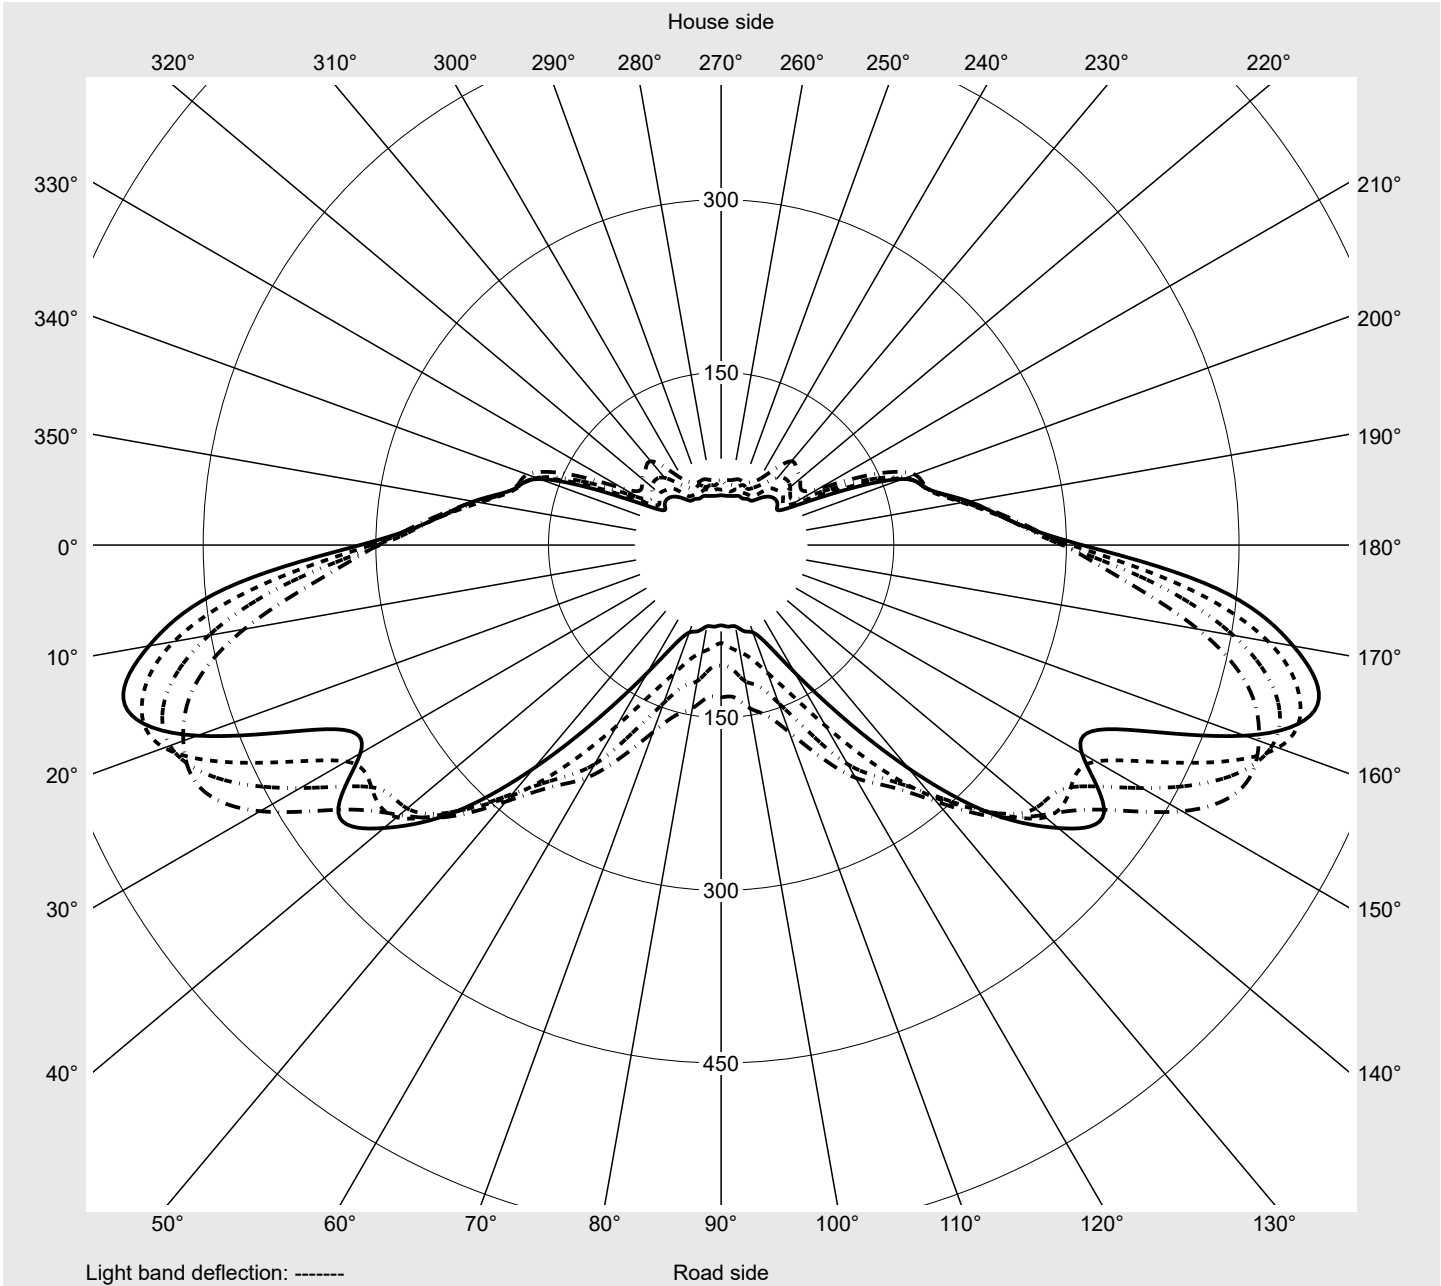

Photometric test report

Family
Streetlight 21 mini LED

Order number: 5XE2C41D08JB
EAN: 4058352724941

LP number
59082_44

Version post-top or side-entry mounting
Optic asymmetric, wide distribution (ST0.8a G)
Cover toughened safety glass
Lamps LED 4000 K | CRI ≥ 70
Controlgear ECG SITECO iQ
Rated values Net luminous flux = 11290 lm
Power consumption = 71.6 W
Luminous efficacy = 157.7 lm/W

serial
documentation
23.08.2022

siteco

Luminous intensity in cd/klm

C180-0

C195-15

C200-20

C270-90

Imax: 536 cd/klm

Luminaire output ratios

Eta	100.0%
Eta 0° - 90°	100.0%
Eta 90° - 180°	0.0%

Luminous intensity class acc. to EN13201-2

Class:	G4
Imax 70°	493.9
Imax 80°	97.8
Imax 90°	0.0
Imax >90°	0.0
Imax >95°	0.0

Measurement conditions

DIN EN 13032 and DIN 5032

Photometric test report

Family Streetlight 21 mini LED	Order number: 5XE2C41D08JB EAN: 4058352724941	LP number 59082_44
--	--	------------------------------

Envelope curve in cd/klm **KMK 60°** **KMK 57.5°** **KMK 55°** **KMK 52.5°** **siteco**