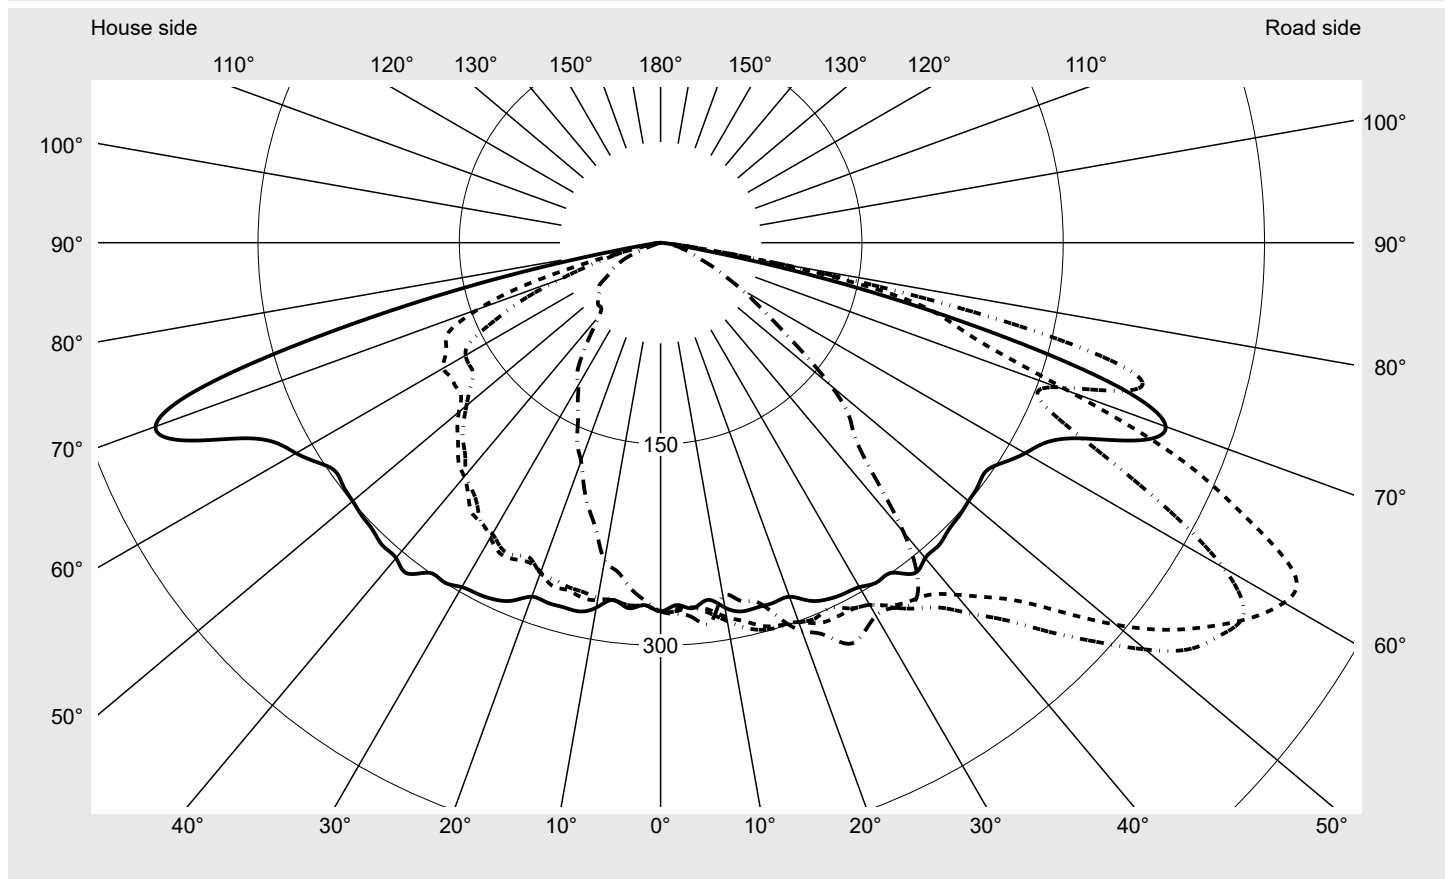

Photometric test report

Family
Streetlight 21 mini LED

Order number: 5XE2C41D08JB
EAN: 4058352724941

LP number
59082_44

Version post-top or side-entry mounting
Optic asymmetric, wide distribution (ST0.8a G)
Cover toughened safety glass
Lamps LED 4000 K | CRI ≥ 70
Controlgear ECG SITECO iQ
Rated values Net luminous flux = 11290 lm
Power consumption = 71.6 W
Luminous efficacy = 157.7 lm/W

serial
documentation
23.08.2022

siteco

Luminous intensity in cd/klm

C180-0

C195-15

C200-20

C270-90

Imax: 536 cd/klm

Luminaire output ratios

Eta	100.0%
Eta 0° - 90°	100.0%
Eta 90° - 180°	0.0%

Luminous intensity class acc. to EN13201-2

Class:	G4
Imax 70°	493.9
Imax 80°	97.8
Imax 90°	0.0
Imax >90°	0.0
Imax >95°	0.0

Measurement conditions

DIN EN 13032 and DIN 5032

Photometric test report

Family Streetlight 21 mini LED	Order number: 5XE2C41D08JB EAN: 4058352724941	LP number 59082_44
--	--	------------------------------

Envelope curve in cd/klm **KMK 60°** **KMK 57.5°** **KMK 55°** **KMK 52.5°** **siteco**