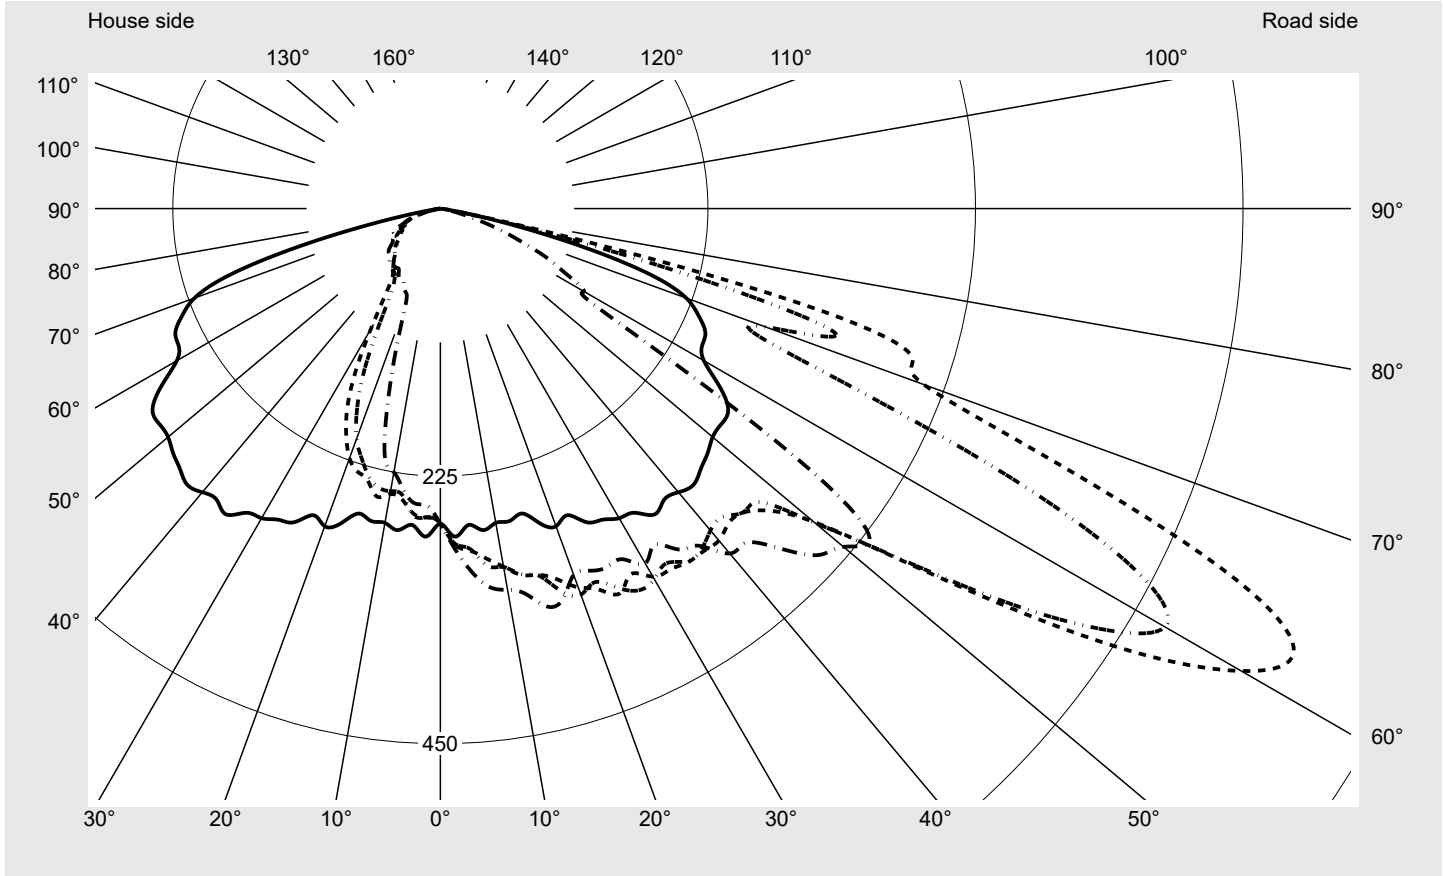

Photometric test report

Family Streetlight 21 mini LED	Order number: 5XE2E21D08HB EAN: 4058352725320	LP number 59077_849
	Version post-top or side-entry mounting Optic asymmetric, wide distribution (STW1.0a) Cover toughened safety glass Lamps LED 2200 K CRI ≥ 70 Controlgear ECG SITECO iQ Rated values Net luminous flux = 7830 lm Power consumption = 70.9 W Luminous efficacy = 110.4 lm/W	serial documentation 12.09.2022

Luminous intensity in cd/klm C180-0 C210-30 C215-35 C270-90 **Imax: 809 cd/klm**

Luminaire output ratios	
Eta	100.0%
Eta 0° - 90°	100.0%
Eta 90° - 180°	0.0%
Measurement conditions	
DIN EN 13032 and DIN 5032	

Luminous intensity class acc. to EN13201-2	
Class:	G4
Imax 70°	498.7
Imax 80°	32.8
Imax 90°	0.0
Imax >90°	0.0
Imax >95°	0.0

Photometric test report

Family Streetlight 21 mini LED	Order number: 5XE2E21D08HB EAN: 4058352725320	LP number 59077_849
--	--	--------------------------------------

Envelope curve in cd/klm **KMK 62.5°** **KMK 60°** **KMK 57.5°** **KMK 55°** **siteco**

Photometric test report

Family Streetlight 21 mini LED	Order number: 5XE2E21D08HB EAN: 4058352725320	LP number 59077_849
Table of values for luminous intensities		Maximum luminous intensity