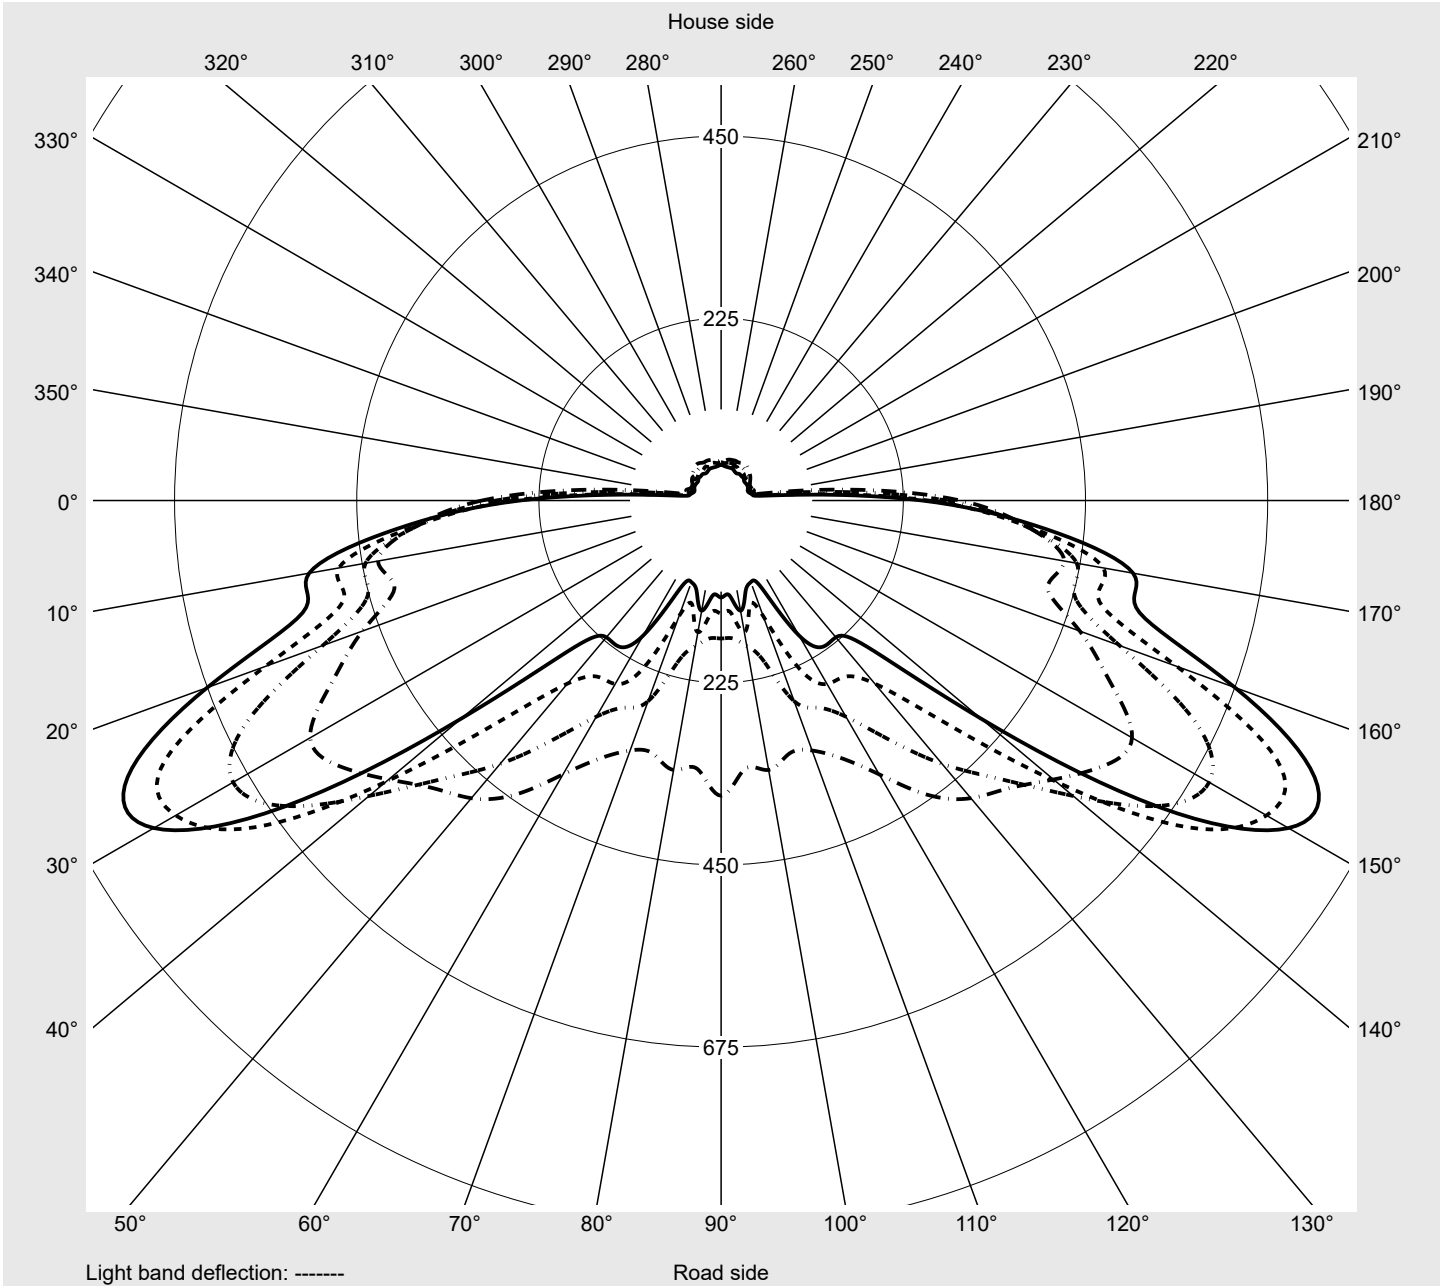

Photometric test report

Family Streetlight 21 mini LED	Order number: 5XE2E21D08HB EAN: 4058352725320	LP number 59077_849
	Version post-top or side-entry mounting Optic asymmetric, wide distribution (STW1.0a) Cover toughened safety glass Lamps LED 2200 K CRI ≥ 70 Controlgear ECG SITECO iQ Rated values Net luminous flux = 7830 lm Power consumption = 70.9 W Luminous efficacy = 110.4 lm/W	serial documentation 12.09.2022

Luminous intensity in cd/klm C180-0 C210-30 C215-35 C270-90 **Imax: 809 cd/klm**

Luminaire output ratios	
Eta	100.0%
Eta 0° - 90°	100.0%
Eta 90° - 180°	0.0%
Measurement conditions	
DIN EN 13032 and DIN 5032	

Luminous intensity class acc. to EN13201-2	
Class:	G4
Imax 70°	498.7
Imax 80°	32.8
Imax 90°	0.0
Imax >90°	0.0
Imax >95°	0.0

Photometric test report

Family Streetlight 21 mini LED	Order number: 5XE2E21D08HB EAN: 4058352725320	LP number 59077_849
--	--	--------------------------------------

Envelope curve in cd/klm **KMK 62.5°** **KMK 60°** **KMK 57.5°** **KMK 55°** **siteco**

Photometric test report

Family Streetlight 21 mini LED	Order number: 5XE2E21D08HB EAN: 4058352725320	LP number 59077_849
Table of values for luminous intensities		Maximum luminous intensity