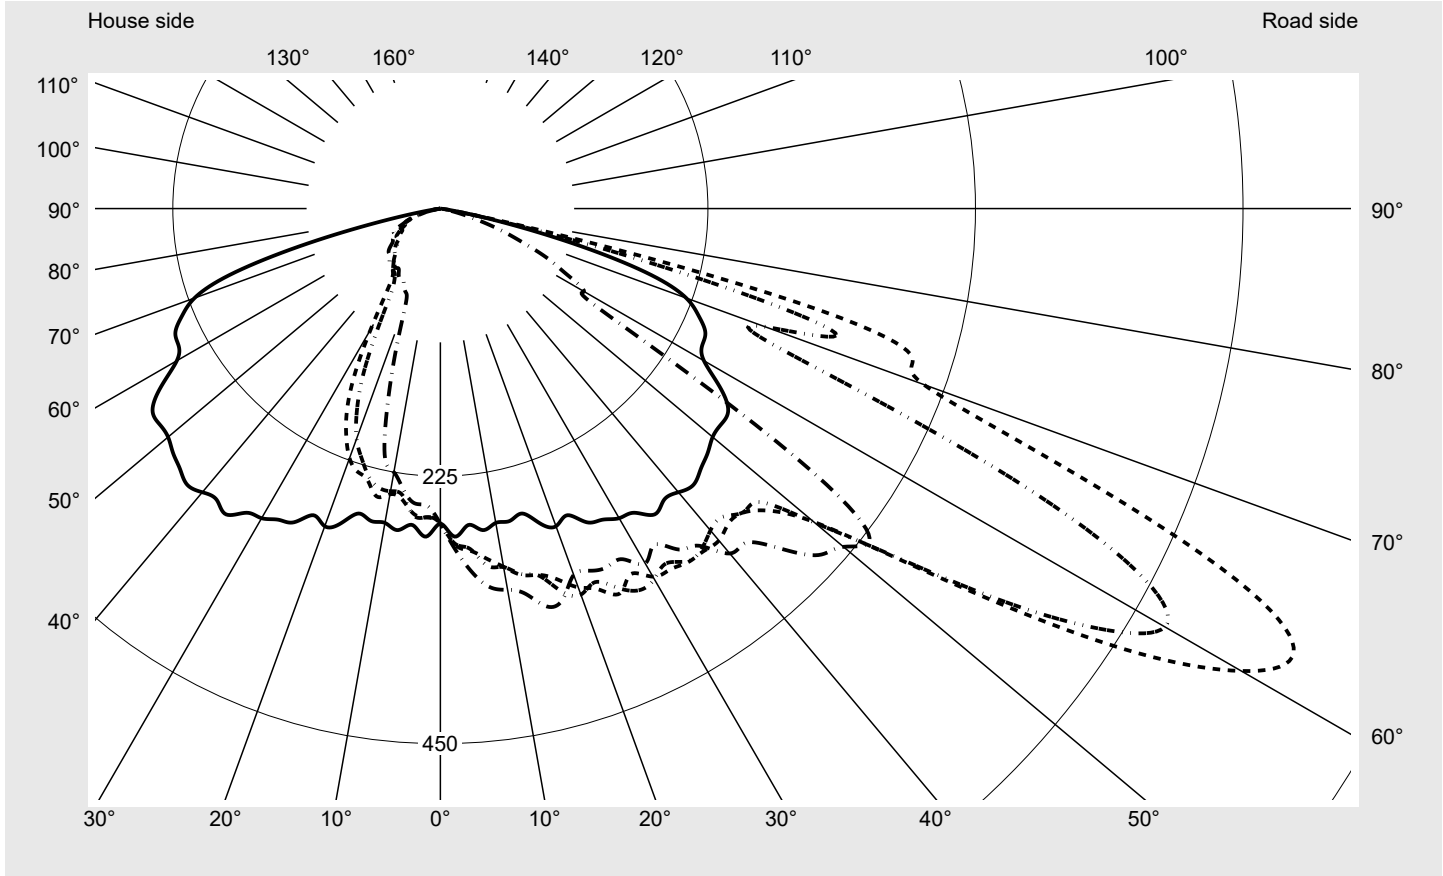

Photometric test report

Family Streetlight 21 mini LED	Order number: 5XE2E31D08HB EAN: 4058352725368	LP number 59077_857
	Version post-top or side-entry mounting Optic asymmetric, wide distribution (STW1.0a) Cover toughened safety glass Lamps LED 3000 K CRI ≥ 70 Controlgear ECG SITECO iQ Rated values Net luminous flux = 9450 lm Power consumption = 70.9 W Luminous efficacy = 133.3 lm/W	serial documentation 12.09.2022

Luminous intensity in cd/klm C180-0 C210-30 C215-35 C270-90 **Imax: 809 cd/klm**

Luminaire output ratios

Eta	100.0%
Eta 0° - 90°	100.0%
Eta 90° - 180°	0.0%

Luminous intensity class acc. to EN13201-2

Class:	G4
Imax 70°	498.7
Imax 80°	32.8
Imax 90°	0.0
Imax >90°	0.0
Imax >95°	0.0

Measurement conditions

DIN EN 13032 and DIN 5032

Photometric test report

Family Streetlight 21 mini LED	Order number: 5XE2E31D08HB EAN: 4058352725368	LP number 59077_857
--	--	-------------------------------

Envelope curve in cd/klm **KMK 62.5°** **KMK 60°** **KMK 57.5°** **KMK 55°** **siteco**

Photometric test report

Family Streetlight 21 mini LED	Order number: 5XE2E31D08HB EAN: 4058352725368	LP number 59077_857
---	--	--------------------------------------