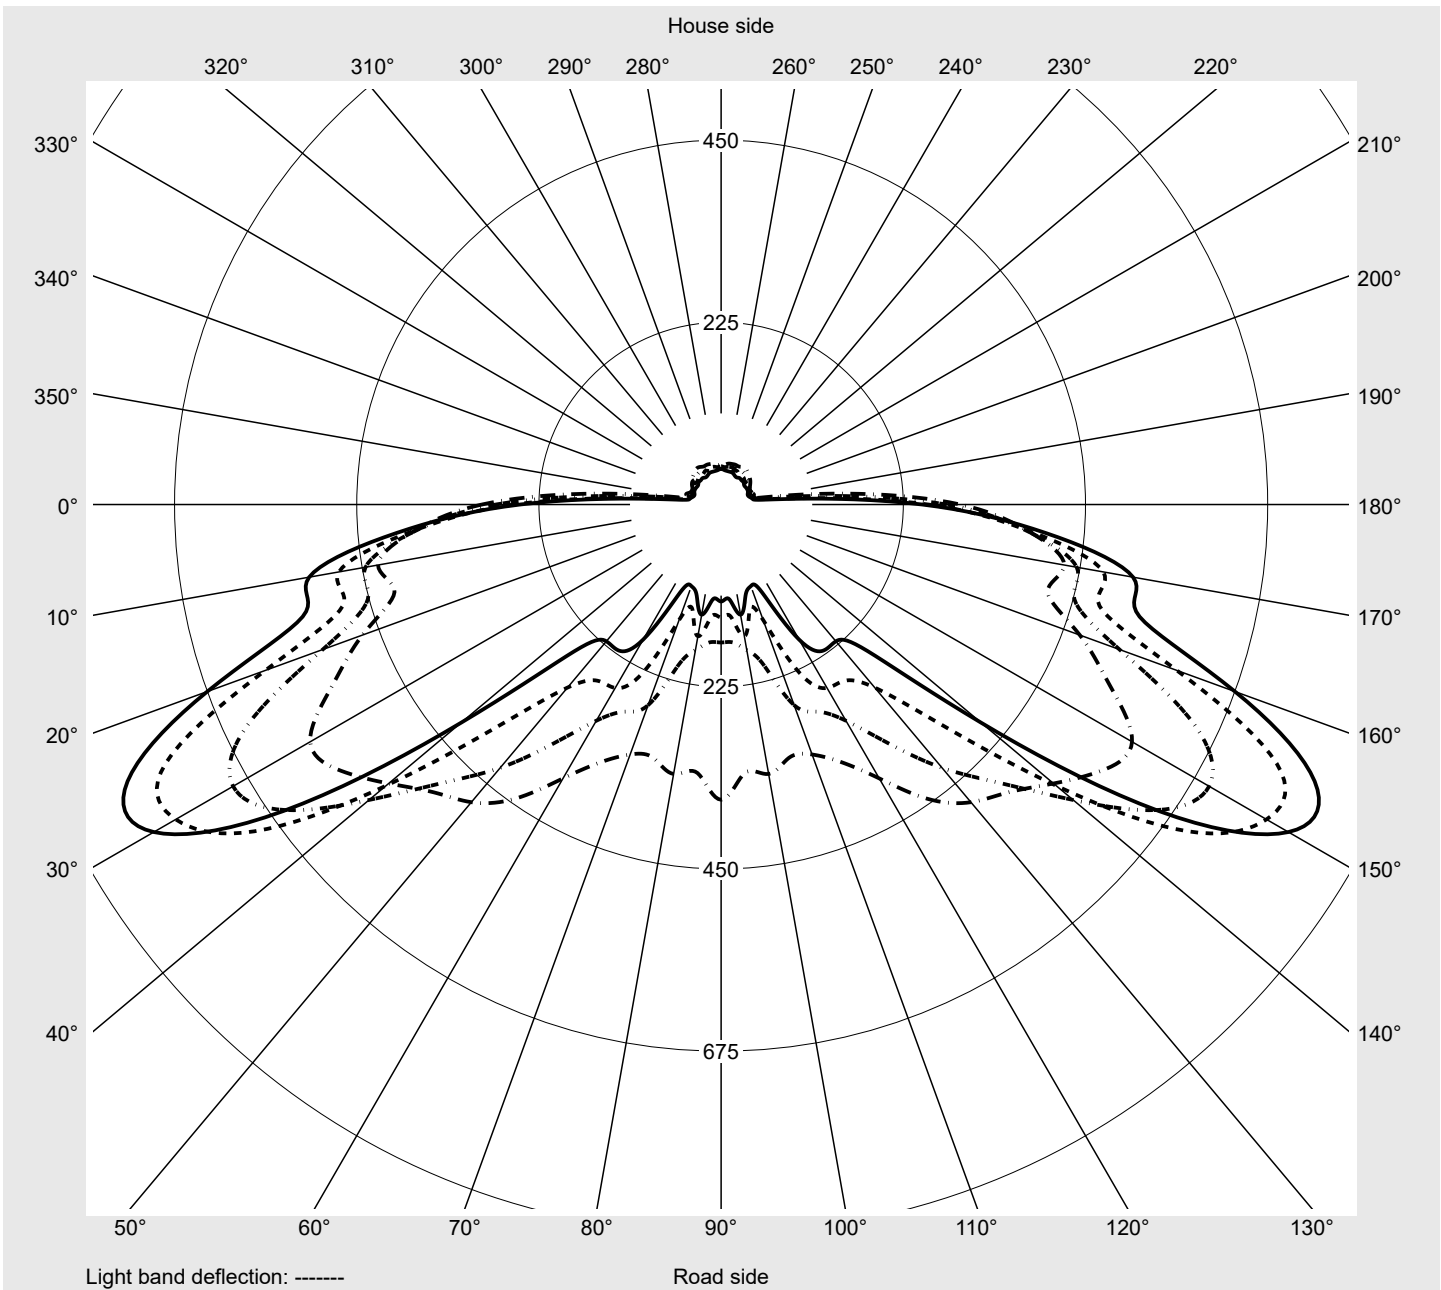

Photometric test report

Family Streetlight 21 mini LED	Order number: 5XE2E31D08HB EAN: 4058352725368	LP number 59077_857
	Version post-top or side-entry mounting Optic asymmetric, wide distribution (STW1.0a) Cover toughened safety glass Lamps LED 3000 K CRI ≥ 70 Controlgear ECG SITECO iQ Rated values Net luminous flux = 9450 lm Power consumption = 70.9 W Luminous efficacy = 133.3 lm/W	serial documentation 12.09.2022

Luminous intensity in cd/klm C180-0 C210-30 C215-35 C270-90 **Imax: 809 cd/klm**

Luminaire output ratios

Eta	100.0%
Eta 0° - 90°	100.0%
Eta 90° - 180°	0.0%

Luminous intensity class acc. to EN13201-2

Class:	G4
Imax 70°	498.7
Imax 80°	32.8
Imax 90°	0.0
Imax >90°	0.0
Imax >95°	0.0

Measurement conditions

DIN EN 13032 and DIN 5032

Photometric test report

Family Streetlight 21 mini LED	Order number: 5XE2E31D08HB EAN: 4058352725368	LP number 59077_857
--	--	-------------------------------

Envelope curve in cd/klm **KMK 62.5°** **KMK 60°** **KMK 57.5°** **KMK 55°** **siteco**

Photometric test report

Family Streetlight 21 mini LED	Order number: 5XE2E31D08HB EAN: 4058352725368	LP number 59077_857
---	--	--------------------------------------