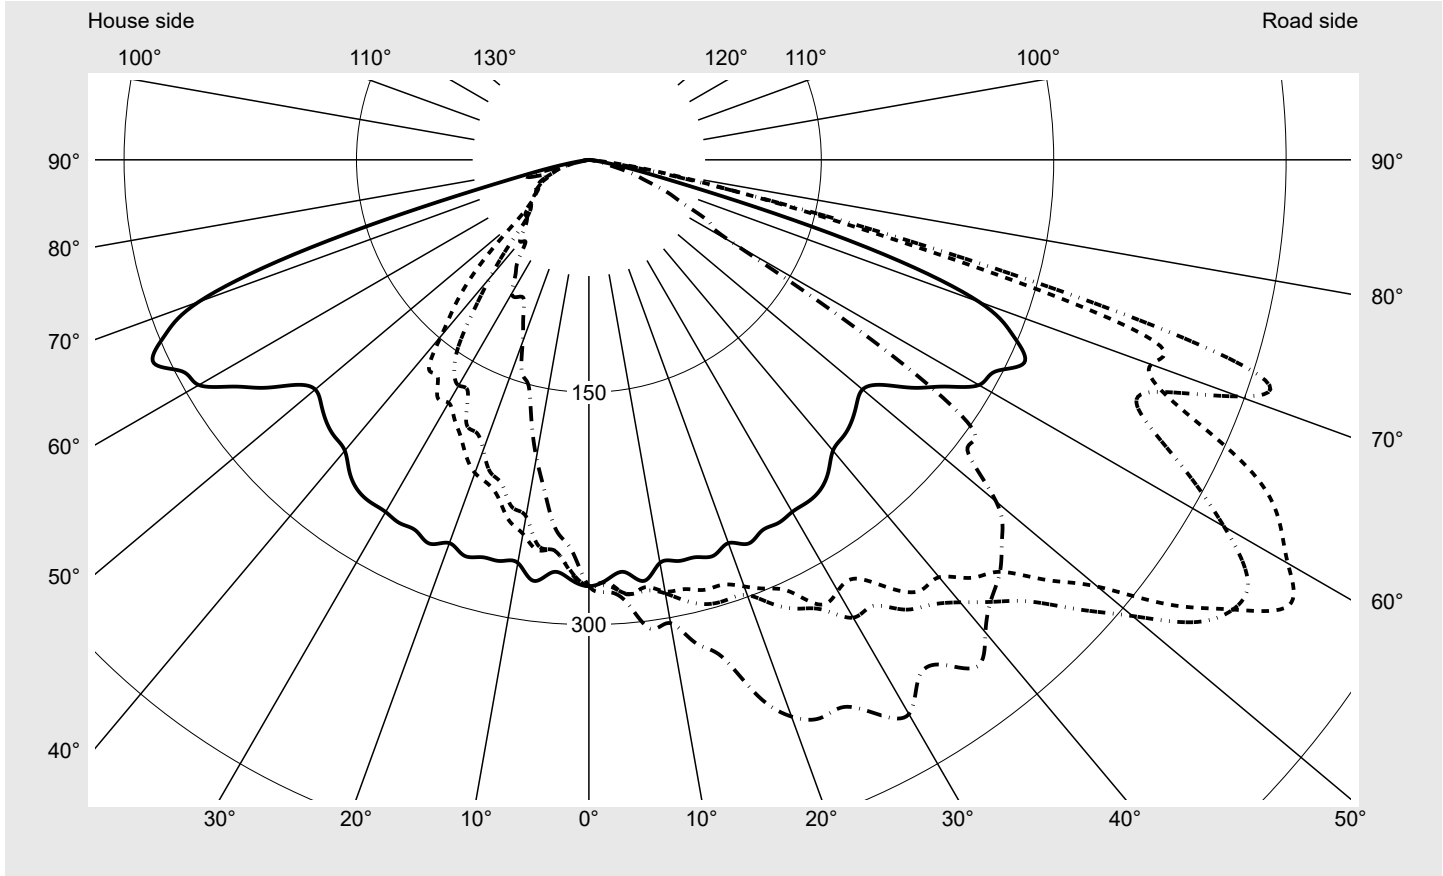

Photometric test report

Family Streetlight 21 mini LED	Order number: 5XE2E43T08JB EAN: 4058352725665	LP number 59079_68
	Version post-top or side-entry mounting, Smart Interface up/down Optic asymmetric, wide distribution (STW1.0a G) Cover toughened safety glass Lamps LED 4000 K CRI ≥ 70 Controlgear EVG-Smart Interface Rated values Net luminous flux = 13390 lm Power consumption = 87.3 W Luminous efficacy = 153.4 lm/W	serial documentation 23.08.2022

Luminous intensity in cd/klm C180-0 C200-20 C205-25 C270-90 **Imax: 535 cd/klm**

Luminaire output ratios

Eta	100.0%
Eta 0° - 90°	100.0%
Eta 90° - 180°	0.0%

Luminous intensity class acc. to EN13201-2

Class:	G4
Imax 70°	486.3
Imax 80°	49.2
Imax 90°	0.0
Imax >90°	0.0
Imax >95°	0.0

Measurement conditions

DIN EN 13032 and DIN 5032

Photometric test report

Family Streetlight 21 mini LED	Order number: 5XE2E43T08JB EAN: 4058352725665	LP number 59079_68
---	--	-------------------------------------

Envelope curve in cd/klm	KMK 57.5°	KMK 55°	KMK 52.5°	KMK 50°	
---------------------------------	------------------	----------------	------------------	----------------	--

Photometric test report

Family Streetlight 21 mini LED	Order number: 5XE2E43T08JB EAN: 4058352725665	LP number 59079_68
Table of values for luminous intensities		Maximum luminous intensity