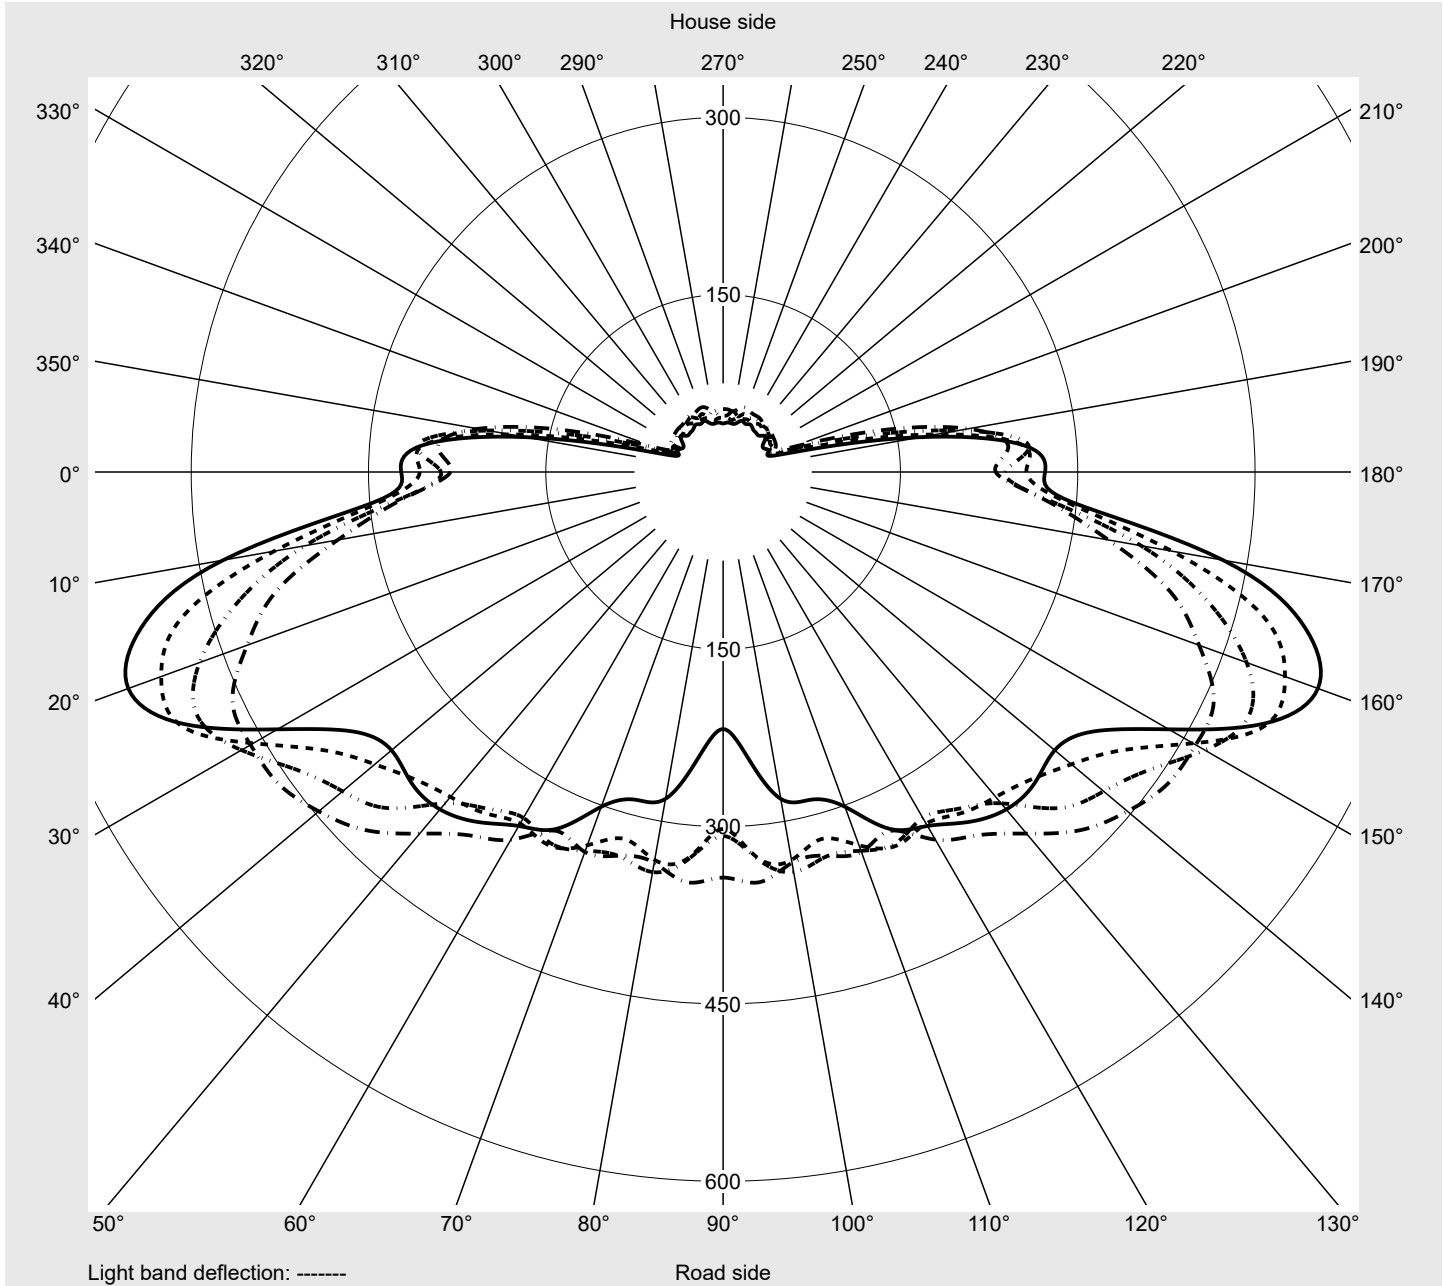

Photometric test report

Family Streetlight 21 mini LED	Order number: 5XE2E43T08JB EAN: 4058352725665	LP number 59079_68
	Version post-top or side-entry mounting, Smart Interface up/down Optic asymmetric, wide distribution (STW1.0a G) Cover toughened safety glass Lamps LED 4000 K CRI ≥ 70 Controlgear EVG-Smart Interface Rated values Net luminous flux = 13390 lm Power consumption = 87.3 W Luminous efficacy = 153.4 lm/W	serial documentation 23.08.2022

Luminous intensity in cd/klm C180-0 C200-20 C205-25 C270-90 **Imax: 535 cd/klm**

Luminaire output ratios

Eta	100.0%
Eta 0° - 90°	100.0%
Eta 90° - 180°	0.0%

Luminous intensity class acc. to EN13201-2

Class:	G4
Imax 70°	486.3
Imax 80°	49.2
Imax 90°	0.0
Imax >90°	0.0
Imax >95°	0.0

Measurement conditions

DIN EN 13032 and DIN 5032

Photometric test report

Family Streetlight 21 mini LED	Order number: 5XE2E43T08JB EAN: 4058352725665	LP number 59079_68
---	--	-------------------------------------

Envelope curve in cd/klm	KMK 57.5°	KMK 55°	KMK 52.5°	KMK 50°	
---------------------------------	------------------	----------------	------------------	----------------	--

Photometric test report

Family Streetlight 21 mini LED	Order number: 5XE2E43T08JB EAN: 4058352725665	LP number 59079_68
Table of values for luminous intensities		Maximum luminous intensity