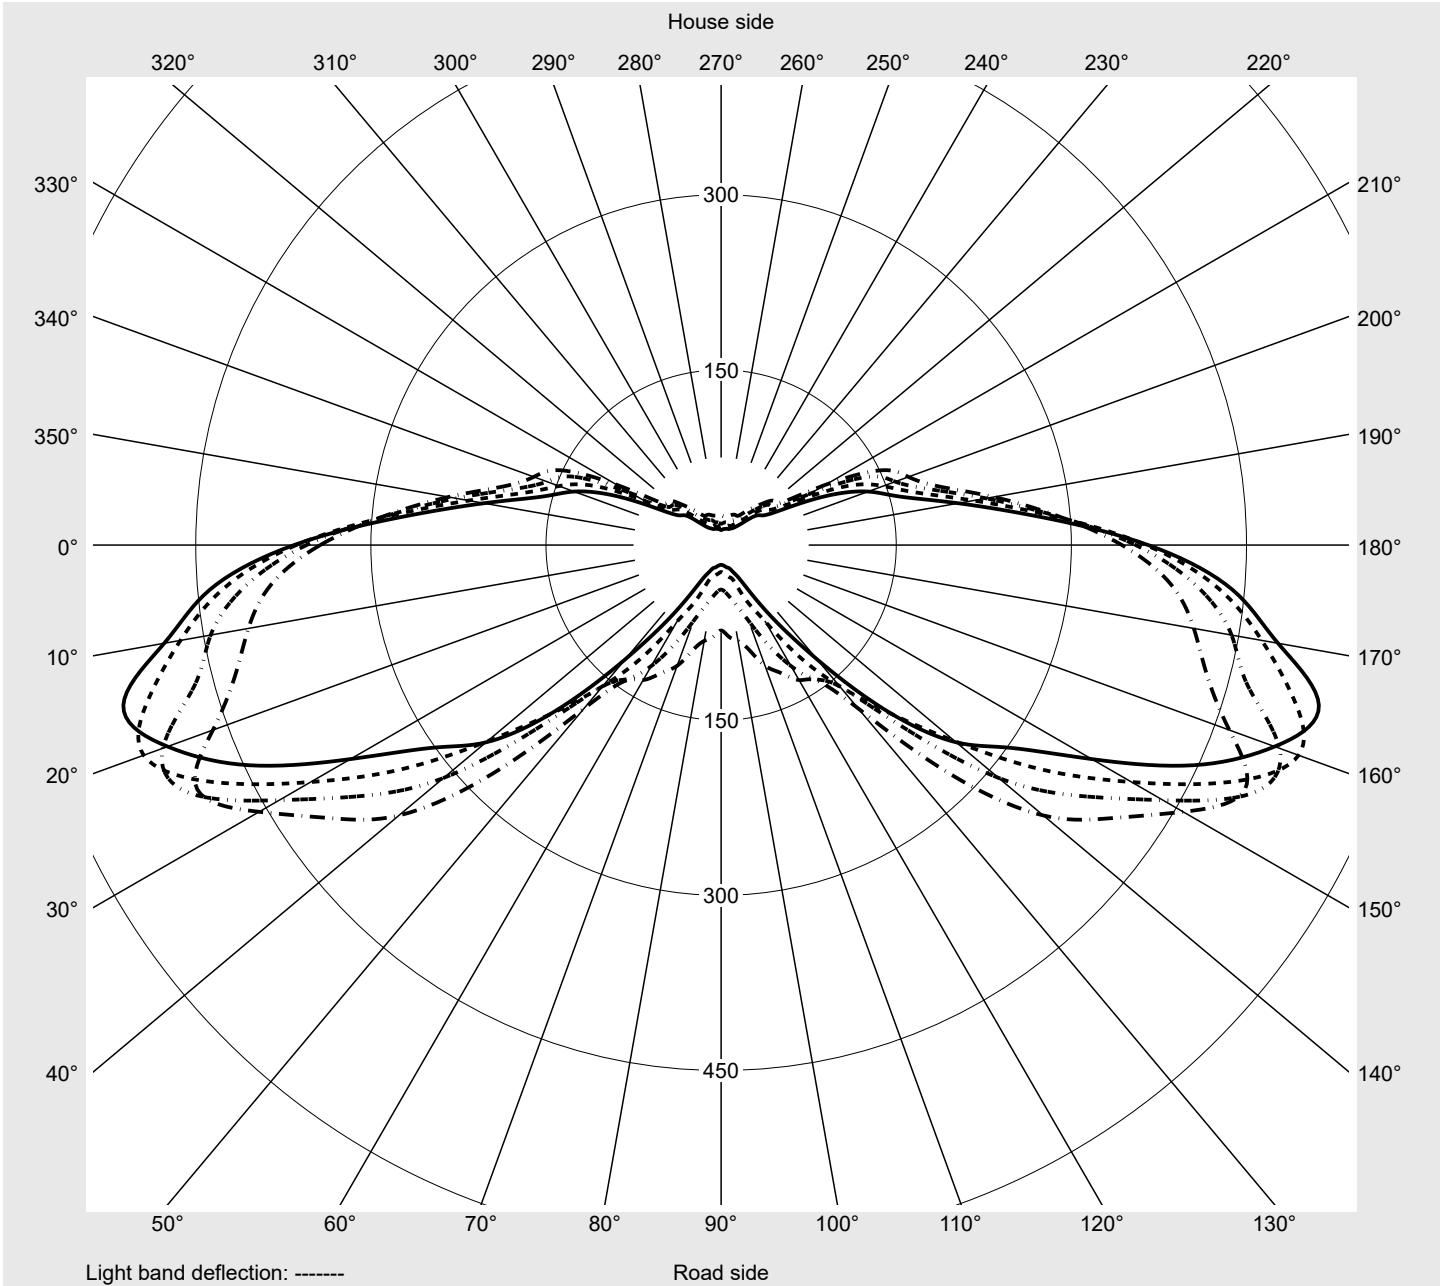

Photometric test report

Family Streetlight 21 mini LED	Order number: 5XE2M33R08JB EAN: 4058352682173	LP number 59158_56
	Version post-top or side-entry mounting, Smart Interface down Optic asymmetric, wide distribution (ST1.0a G), Back Light Control (BLC) Cover toughened safety glass Lamps LED 3000 K CRI ≥ 70 Controlgear EVG-Smart Interface Rated values Net luminous flux = 11290 lm Power consumption = 87.3 W Luminous efficacy = 129.3 lm/W	serial documentation 23.08.2022

Luminous intensity in cd/klm C180-0 C195-15 C200-20 C270-90 **Imax: 530 cd/klm**

Luminaire output ratios

Eta	100.0%
Eta 0° - 90°	100.0%
Eta 90° - 180°	0.0%

Luminous intensity class acc. to EN13201-2

Class:	G4
Imax 70°	494.0
Imax 80°	97.3
Imax 90°	0.0
Imax >90°	0.0
Imax >95°	0.0

Measurement conditions

DIN EN 13032 and DIN 5032

Photometric test report

Family Streetlight 21 mini LED	Order number: 5XE2M33R08JB EAN: 4058352682173	LP number 59158_56
---	--	-------------------------------------

Envelope curve in cd/klm **KMK 67.5°** **KMK 65°** **KMK 62.5°** **KMK 60°** **siteco**

Photometric test report

Family Streetlight 21 mini LED	Order number: 5XE2M33R08JB EAN: 4058352682173	LP number 59158_56
Table of values for luminous intensities		Maximum luminous intensity
siteco		