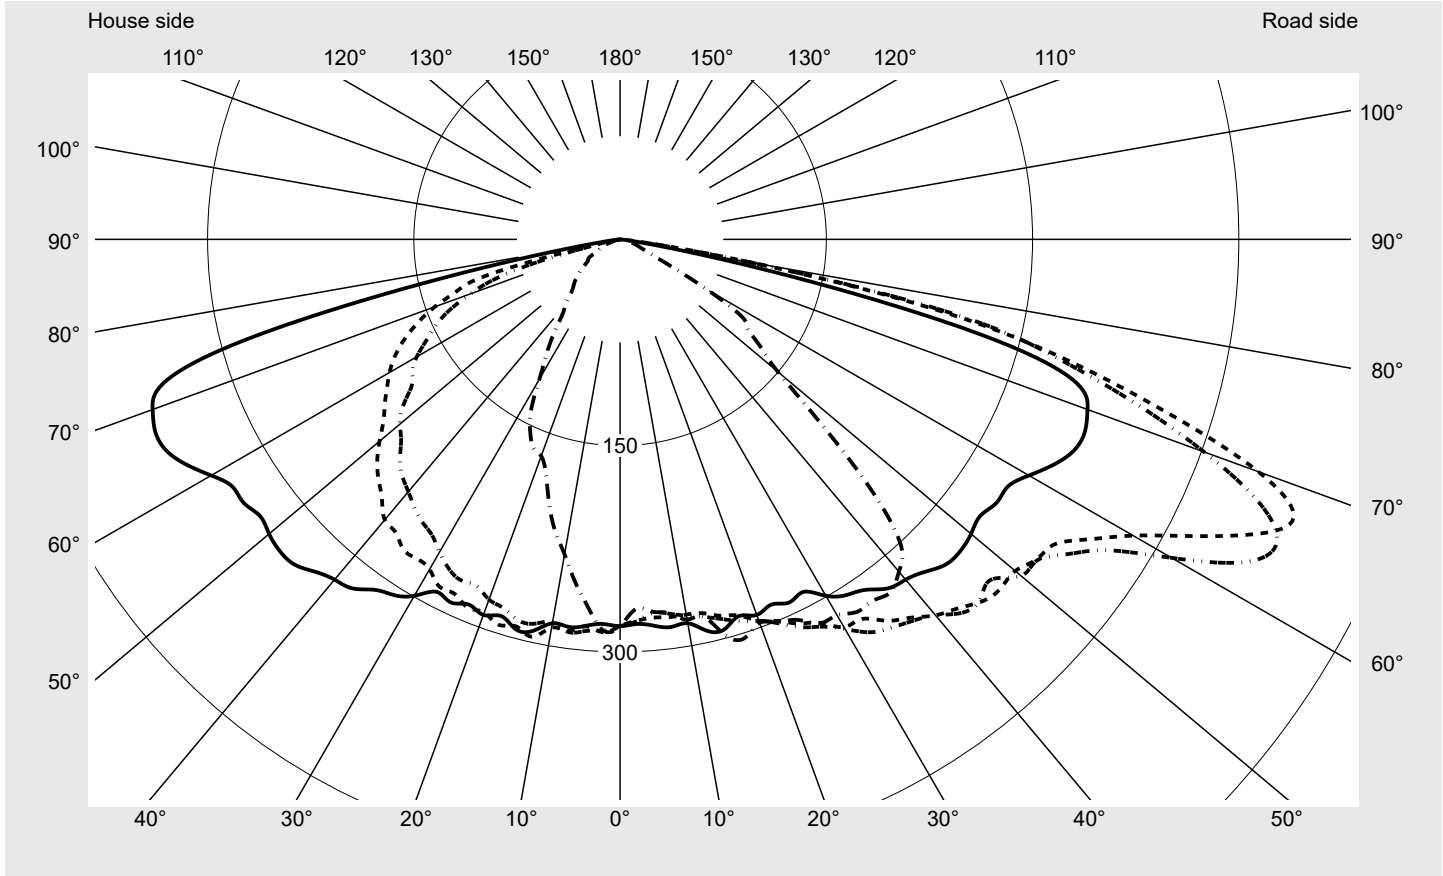

Photometric test report

Family Streetlight 21 mini LED	Order number: 5XE2M33R08JB EAN: 4058352682173	LP number 59158_56
	Version post-top or side-entry mounting, Smart Interface down Optic asymmetric, wide distribution (ST1.0a G), Back Light Control (BLC) Cover toughened safety glass Lamps LED 3000 K CRI ≥ 70 Controlgear EVG-Smart Interface Rated values Net luminous flux = 11290 lm Power consumption = 87.3 W Luminous efficacy = 129.3 lm/W	serial documentation 23.08.2022

Luminous intensity in cd/klm C180-0 C195-15 C200-20 C270-90 **Imax: 530 cd/klm**

Luminaire output ratios

Eta	100.0%
Eta 0° - 90°	100.0%
Eta 90° - 180°	0.0%

Luminous intensity class acc. to EN13201-2

Class:	G4
Imax 70°	494.0
Imax 80°	97.3
Imax 90°	0.0
Imax >90°	0.0
Imax >95°	0.0

Measurement conditions

DIN EN 13032 and DIN 5032

Photometric test report

Family Streetlight 21 mini LED	Order number: 5XE2M33R08JB EAN: 4058352682173	LP number 59158_56
---	--	-------------------------------------

Envelope curve in cd/klm **KMK 67.5°** **KMK 65°** **KMK 62.5°** **KMK 60°** **siteco**

Photometric test report

Family Streetlight 21 mini LED	Order number: 5XE2M33R08JB EAN: 4058352682173	LP number 59158_56
Table of values for luminous intensities		Maximum luminous intensity
siteco		